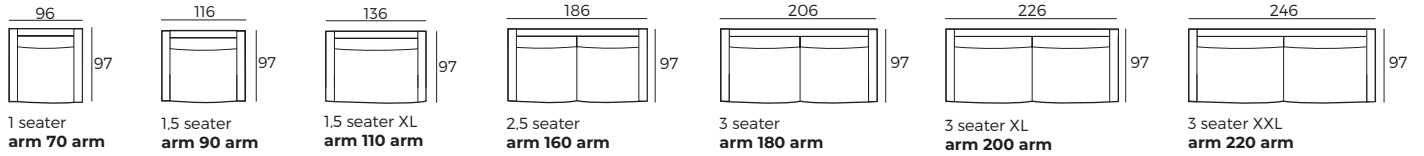

2. Legs

IMPORTANT:

Upholstered furniture is handmade using soft materials, therefore measurements can vary in all modules by up to **+/-2 cm**.
 Modules and combinations shown in 2D drawings are left-sided. Modules and combinations can be mirrored from left to right.
 For an additional fee, the sides of each seater module can be covered in fabric.

Modules

Scale 1:100

ALTA

Modules with armrest

Scale 1:100

Combinations

Scale 1:100

Accessories