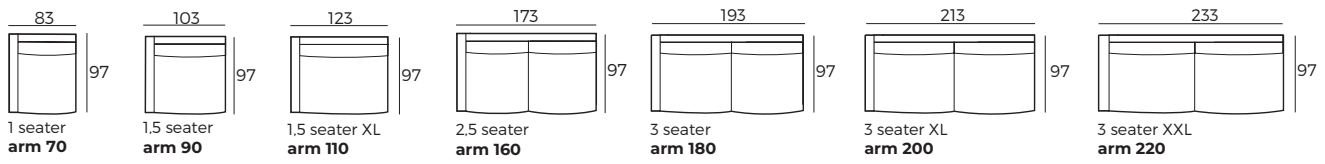

2. Legs

IMPORTANT:

Upholstered furniture is handmade using soft materials, therefore measurements can vary in all modules by up to **+/-2 cm**.
 Modules and combinations shown in 2D drawings are left-sided. Modules and combinations can be mirrored from left to right.
 For an additional fee, the sides of each seater module can be covered in fabric.

Modules

Scale 1:100

ALTA

Modules with armrest

Scale 1:100

Combinations

Scale 1:100

Accessories