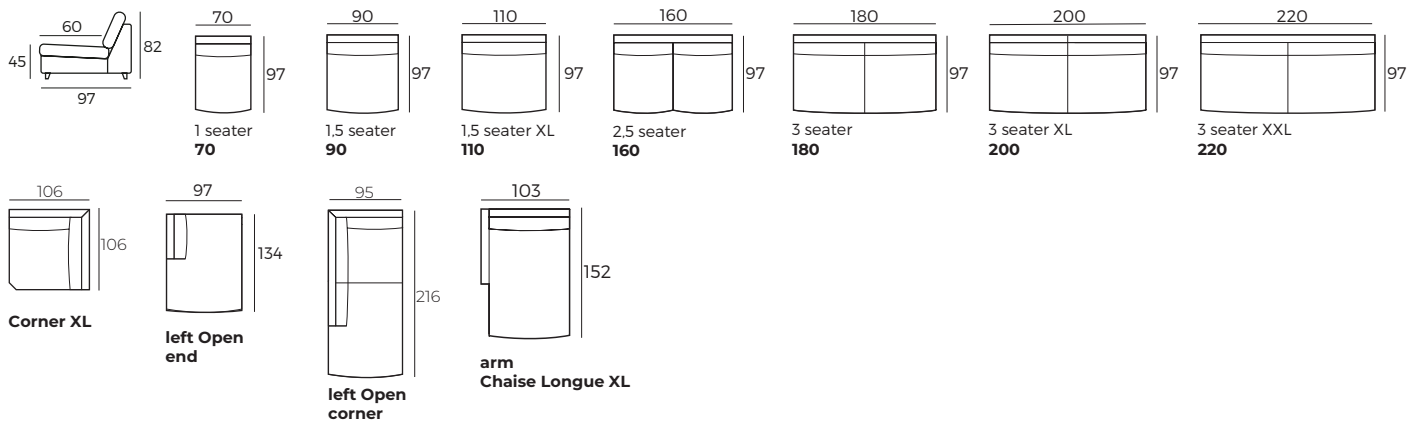

2. Legs

IMPORTANT:

Upholstered furniture is handmade using soft materials, therefore measurements can vary in all modules by up to **+/-2 cm**.
 Modules and combinations shown in 2D drawings are left-sided. Modules and combinations can be mirrored from left to right.
 For an additional fee, the sides of each seater module can be covered in fabric.

Modules

Scale 1:100

ALTA

Modules with armrest

Scale 1:100

Combinations

Scale 1:100

Accessories