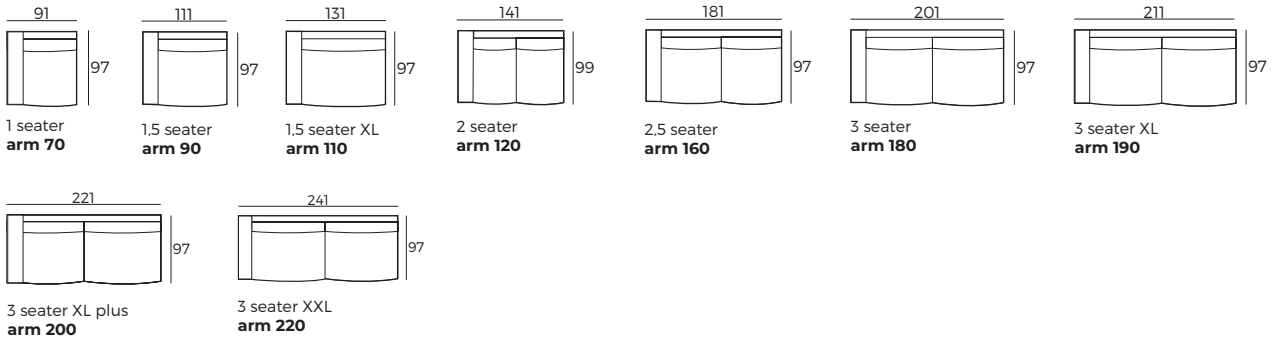

IMPORTANT:

Upholstered furniture is handmade using soft materials, therefore measurements can vary in all modules by up to **+/-2 cm**.
 Modules and combinations shown in 2D drawings are left-sided. Modules and combinations can be mirrored from left to right.
 For an additional fee, the sides of each seater module can be covered in fabric.

Modules

Scale 1:100

BILBERRY

Modules with armrest

Scale 1:100

Combinations

Scale 1:100

Accessories