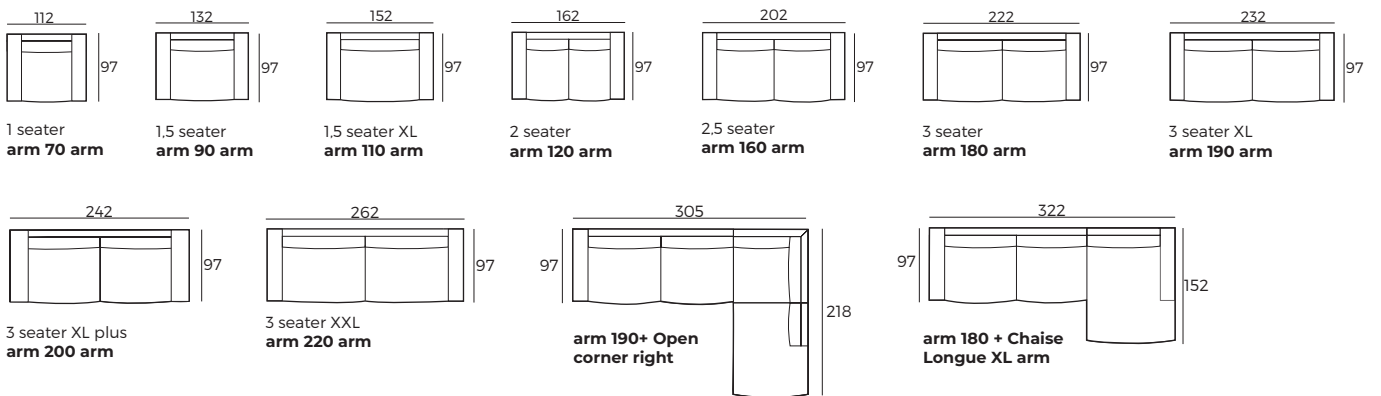

IMPORTANT:

Upholstered furniture is handmade using soft materials, therefore measurements can vary in all modules by up to **+/-2 cm**.
 Modules and combinations shown in 2D drawings are left-sided. Modules and combinations can be mirrored from left to right.
 For an additional fee, the sides of each seater module can be covered in fabric.

Modules

Scale 1:100

BILBERRY

Modules with armrest

Scale 1:100

Combinations

Scale 1:100

Accessories