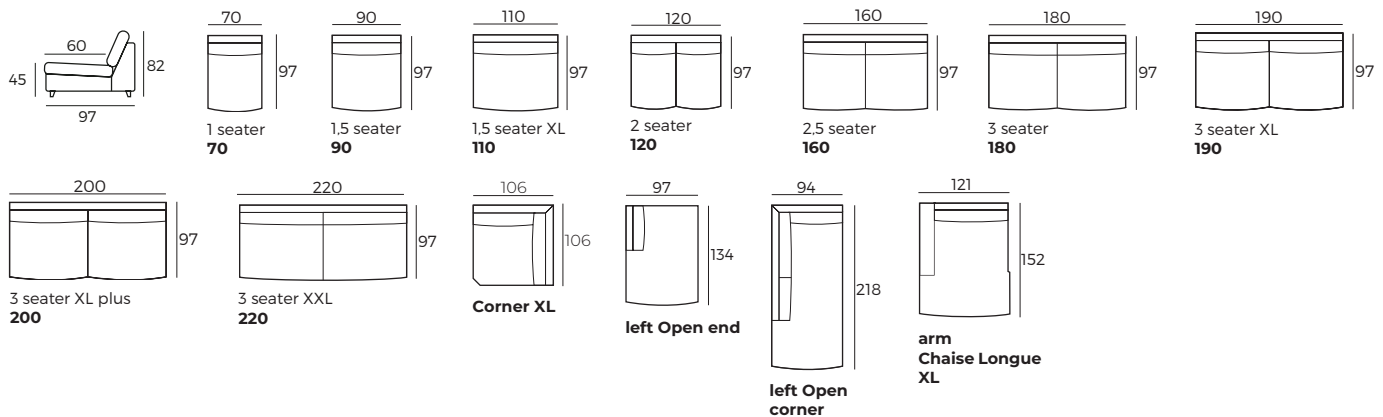

BILBERRY

VILMERS

BILBERRY

Loose cushions

Removable cover

Comfort selection

1. Upholstery

2. Legs

IMPORTANT:

Upholstered furniture is handmade using soft materials, therefore measurements can vary in all modules by up to **+/-2 cm**.
 Modules and combinations shown in 2D drawings are left-sided. Modules and combinations can be mirrored from left to right.
 For an additional fee, the sides of each seater module can be covered in fabric.

Modules

Scale 1:100

BILBERRY

Modules with armrest

Scale 1:100

Combinations

Scale 1:100

Accessories