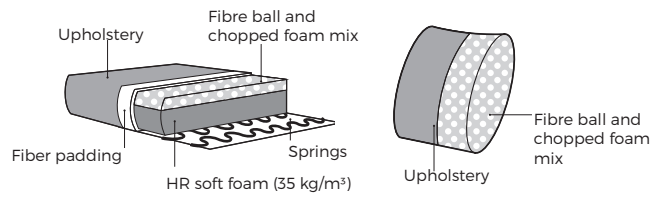

BROOKS

VILMERS

BROOKS

Daybed

Loose cushions

Removable cover

Loose fit

Comfort

1. Upholstery

Fabric

2. Legs

IMPORTANT:

Upholstered furniture is handmade using soft materials, therefore measurements can vary in all modules by up to **+/-2 cm**.
 Modules and combinations shown in 2D drawings are left-sided. Modules and combinations can be mirrored from left to right.
 For an additional fee, the sides of each seater module can be covered in fabric.