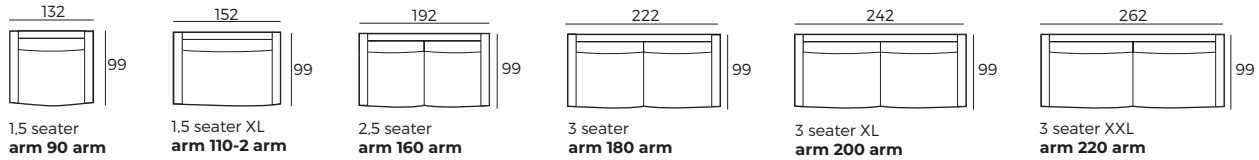

1. Upholstery

Fabric

2. Legs

IMPORTANT:

Upholstered furniture is handmade using soft materials, therefore measurements can vary in all modules by up to **+/-2 cm**.
 Modules and combinations shown in 2D drawings are left-sided. Modules and combinations can be mirrored from left to right.
 For an additional fee, the sides of each seater module can be covered in fabric.

Modules

Scale 1:100

BROOKS

Modules with armrest

Scale 1:100

Combinations

Scale 1:100

Daybed