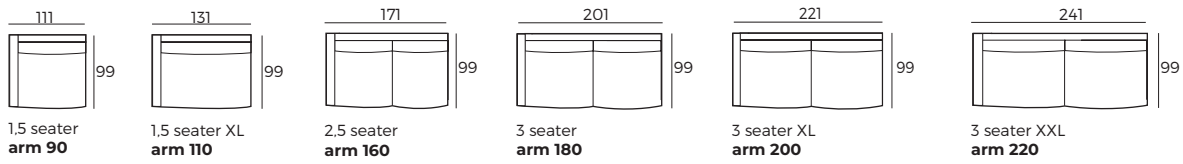

1. Upholstery

Fabric

2. Legs

IMPORTANT:

Upholstered furniture is handmade using soft materials, therefore measurements can vary in all modules by up to **+/-2 cm**.
 Modules and combinations shown in 2D drawings are left-sided. Modules and combinations can be mirrored from left to right.
 For an additional fee, the sides of each seater module can be covered in fabric.

Modules

Scale 1:100

BROOKS

Modules with armrest

Scale 1:100

Combinations

Scale 1:100

Daybed