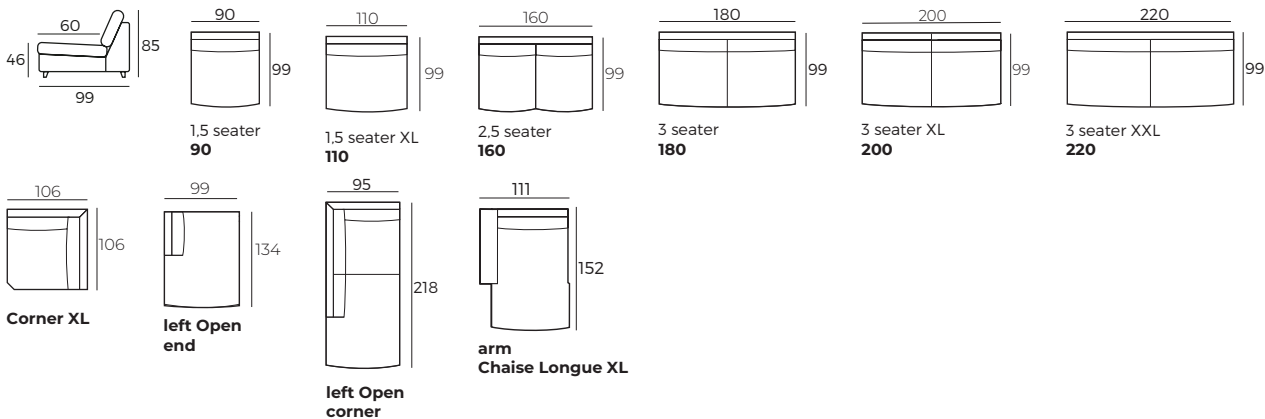

1. Upholstery

Fabric

2. Legs

IMPORTANT:

Upholstered furniture is handmade using soft materials, therefore measurements can vary in all modules by up to **+/-2 cm**.
 Modules and combinations shown in 2D drawings are left-sided. Modules and combinations can be mirrored from left to right.
 For an additional fee, the sides of each seater module can be covered in fabric.

Modules

Scale 1:100

BROOKS

Modules with armrest

Scale 1:100

Combinations

Scale 1:100

Daybed