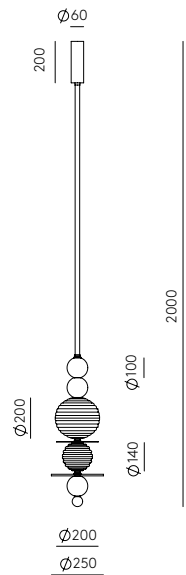

Tira de LED 15W/m 1500lm/m
2700K regulable
220-240 V, 50/60 Hz

IP20     

CLASIFICACIÓN ENERGÉTICA

F

EN

FINISHES

Metal:
Matt black
Tube:
Opal

MATERIALS

Metal / Silicone

SPECIFICATIONS (UE)

LED strip 15W/m 1500lm/m
2700K dimmable
220-240 V, 50/60 Hz

IP20     

ENERGY LABEL

F

TEC

ACCESORIES COMPOSITION:

Aged gold metal ball 100mm / Painted resin ball 100mm / Striped fumé glass ball 200mm / Matt Brass metal disc 140mm / Striped clear glass ball 140mm / Alabaster disc 200mm / Brown marble ball 100mm