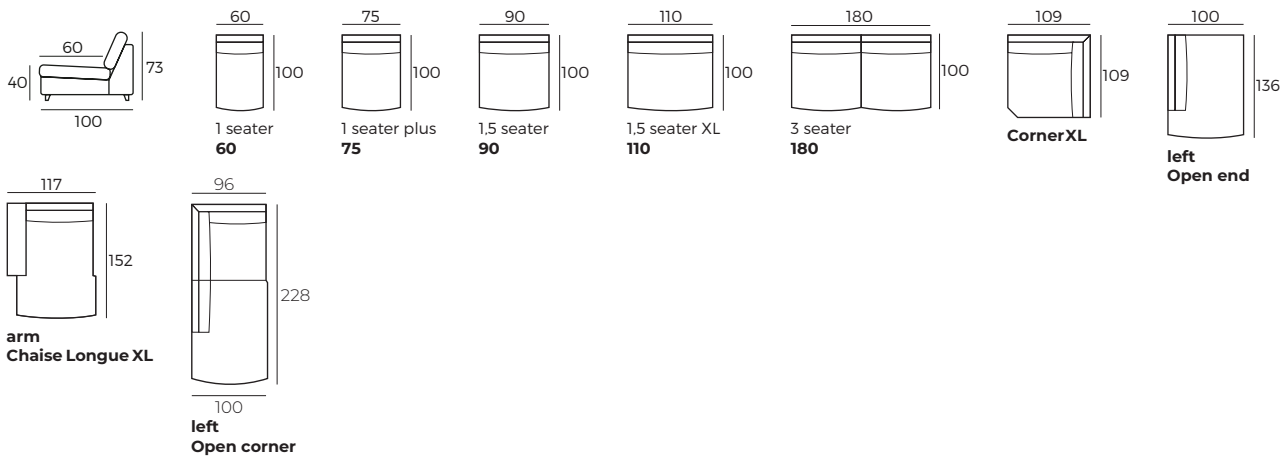

COMFY

SCANDINAVIAN

VILMERS

COMFY

SCANDINAVIAN

Comfort

1. Upholstery

2. Legs

IMPORTANT:

Upholstered furniture is handmade using soft materials, therefore measurements can vary in all modules by up to **+/-2 cm**.
Modules and combinations shown in 2D drawings are left-sided. Modules and combinations can be mirrored from left to right.

Modules

Scale 1:100

Modules with armrest

Combinations

Accessories