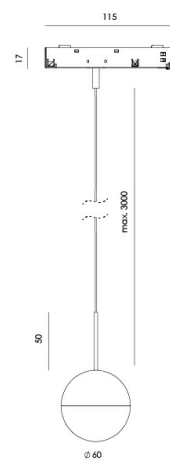

MOON

R0330

PRODUCT

Material Glass / Aluminium

Finishes Matt Black

Category 48V Track Light

TECHNICAL SPECIFICATIONS

Type Of Light Source COB

Power 6W

Luminous Flux 360lm

Color Temperature 2700K

CRI >90

Lighting Efficiency 58lm/W

Light Beam Angle 44°

Sealing IP20

REGULATION