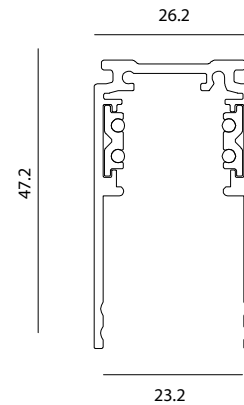

# 48 V Surface Mounted Deep Profile Track

## AC-DN120

Specification	48V 2 x 16A Max.
Mount	Ceiling / Suspension
Length	1 meter / 2 meters
Finishes	Matt Black