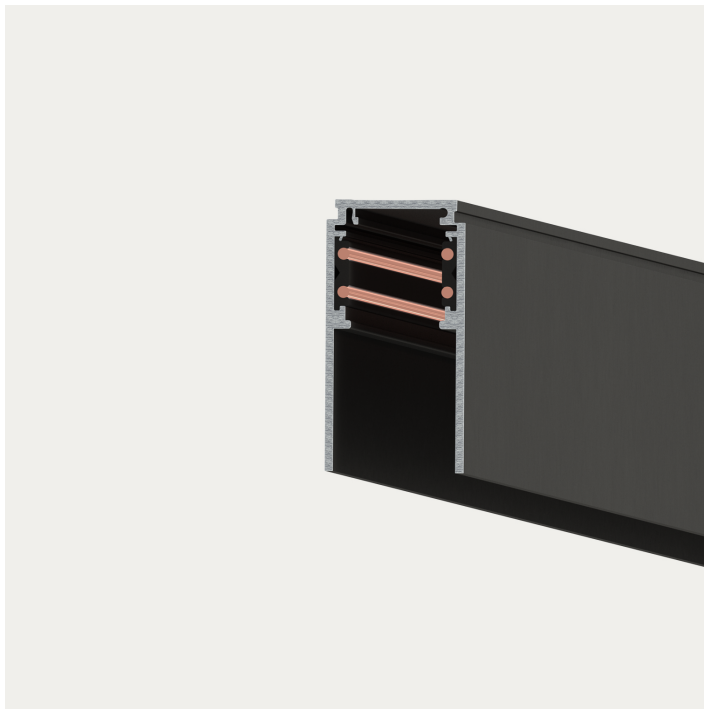

# 48 V Surface Mounted Deep Profile Track

## AC-DN120

Specification	48V 2 x 16A Max.
Mount	Ceiling / Suspension
Length	1 meter / 2 meters
Finishes	Matt Black

#### L TRACK EXTERNAL CORNER DEEP PROFILE

INTERNAL	AC-DN135S2
----------	------------