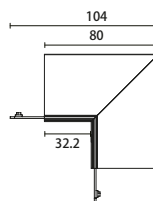

L TRACK EXTERNAL CORNER DEEP PROFILE

INTERNAL	AC-DN135S2