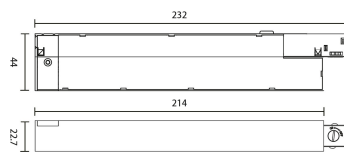

DALI POWER SUPPLY 48V TRACK

AC-PS200W

REQUIREMENT AC-N131 DALI CONNECTOR