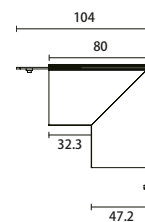

L TRACK INTERNAL CORNER DEEP PROFILE

EXTERNAL	AC-DN135S1