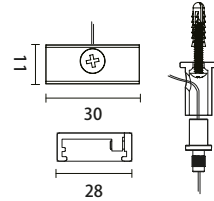

L TRACK INTERNAL CORNER DEEP PROFILE

AC-DN135S1