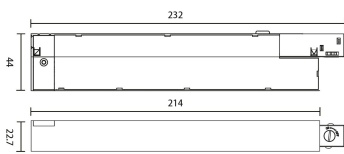

AC-DN135S1

**TRACK COVER STRIP**

AC-CSN20

**POWER SUPPLY OPTIONS**

To be installed inside the track

**POWER SUPPLY 48V TRACK**

AC-PS200W

**DALI POWER SUPPLY 48V TRACK**