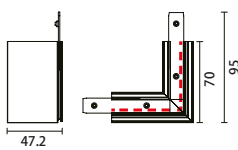

COMPATIBLE ACCESSORIES

TRACK L DEEP PROFILE

RIGHT CORNER	AC-DN135FR
LEFT CORNER	AC-DN135FL