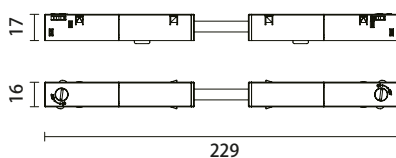

CONNECTOR OPTIONS

FLEXIBLE CONNECTOR

AC-N139