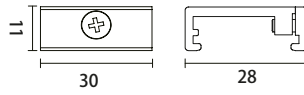

#### L CONNECTOR

AC-N135

COMPLEMENTARY TRACK ACCESSORIES

**FLEXIBLE CONNECTOR**

AC-DN139

**CEILING MOUNTED CLAMP**

AC-N1SK

**L TRACK INTERNAL CORNER DEEP PROFILE**