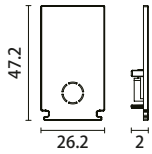

#### L CONNECTOR

AC-N135

COMPLEMENTARY TRACK ACCESSORIES

**FLEXIBLE CONNECTOR**

AC-DN139

**CEILING MOUNTED CLAMP**

AC-N1SK

**L TRACK INTERNAL CORNER DEEP PROFILE**