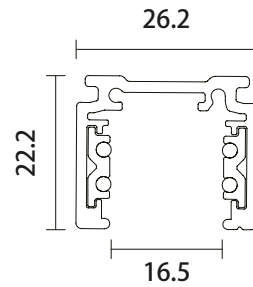

# 48 V Surface Mounted Track

## AC-N120

Specification	48V 2 x 16A Max.
Mount	Ceiling / Suspension
Lenght	1 meter / 2 meters
Finshes	Matt Black / Matt White

#### TRACK 48V ROUNDED RIGHT

500 MM	AC-N110-R5R
800 MM	AC-N110-R8R

#### TRACK 48V ROUNDED LEFT

500 MM	AC-N110-R5L
800 MM	AC-N110-R8L

CONNECTOR OPTIONS

FLEXIBLE CONNECTOR

AC-N139

I CONNECTOR

AC-N133

L CONNECTOR