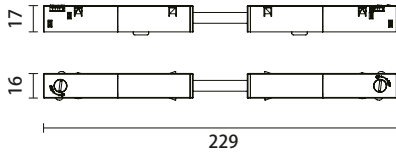

#### TRACK 48V ROUNDED LEFT

500 MM	AC-N110-R5L
800 MM	AC-N110-R8L

CONNECTOR OPTIONS

FLEXIBLE CONNECTOR

AC-N139

I CONNECTOR

AC-N133

L CONNECTOR