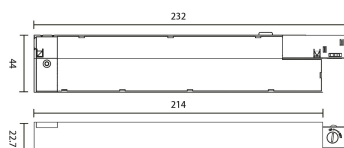

DALI POWER SUPPLY 48V TRACK

AC-PS200W

REQUIREMENT AC-N131 DALI CONNECTOR