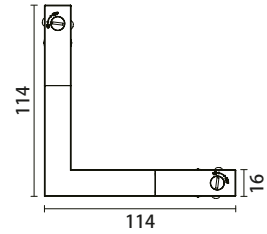

L CONNECTOR

AC-N135