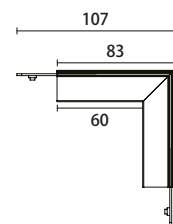

L TRACK INTERNAL CORNER

EXTERNAL	AC-N135S1