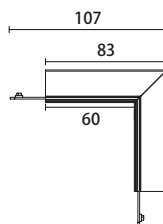

L TRACK EXTERNAL CORNER

INTERNAL	AC-N135S2