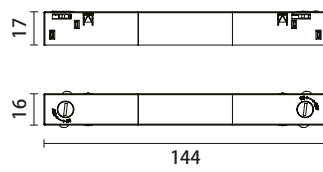

#### TRACK 48V ROUNDED LEFT

500 MM	AC-N110-R5L
800 MM	AC-N110-R8L

CONNECTOR OPTIONS

FLEXIBLE CONNECTOR

AC-N139

I CONNECTOR

AC-N133

L CONNECTOR