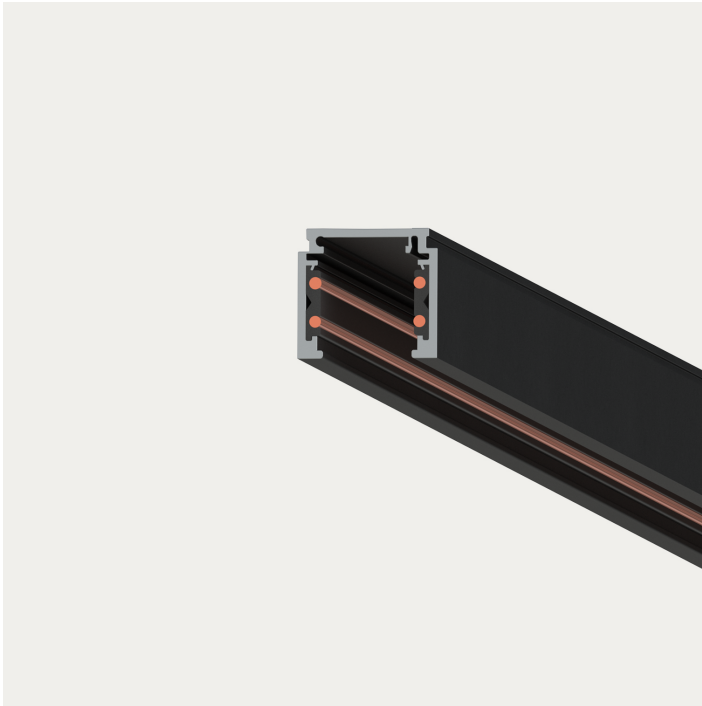

# 48 V Surface Mounted Track

## AC-N120

Specification	48V 2 x 16A Max.
Mount	Ceiling / Suspension
Lenght	1 meter / 2 meters
Finshes	Matt Black / Matt White

#### TRACK 48V ROUNDED RIGHT

500 MM	AC-N110-R5R
800 MM	AC-N110-R8R