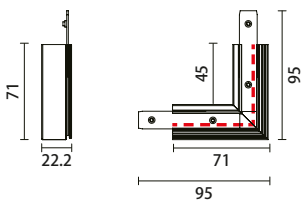

COMPATIBLE ACCESSORIES

TRACK L

RIGHT CORNER	AC-N135FR
LEFT CORNER	AC-N135FL