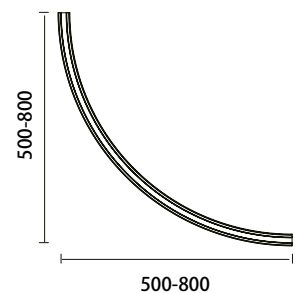

TRACK 48V ROUNDED LEFT

500 MM	AC-N110-R5L
800 MM	AC-N110-R8L