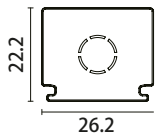

COMPLEMENTARY TRACK ACCESSORIES

FLEXIBLE CONNECTOR

AC-N139