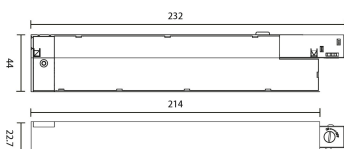

TRACK COVER STRIP

AC-CSN20

POWER SUPPLY OPTIONS

To be installed inside the track

POWER SUPPLY 48V TRACK

AC-PS200W

DALI POWER SUPPLY 48V TRACK

AC-PS200W