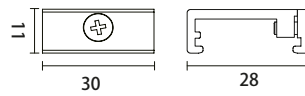

AC-N135

COMPLEMENTARY TRACK ACCESSORIES

FLEXIBLE CONNECTOR

AC-N139

CEILING MOUNTED CLAMP

AC-N1SK

L TRACK INTERNAL CORNER DEEP PROFILE

AC-DN135S1