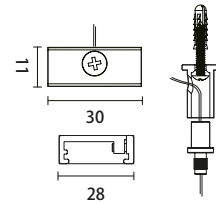

#### TRACK 48V ROUNDED LEFT

500 MM	AC-N110-R5L
800 MM	AC-N110-R8L

CONNECTOR OPTIONS

FLEXIBLE CONNECTOR

AC-N139

I CONNECTOR

AC-N133

L CONNECTOR

AC-N135

COMPLEMENTARY TRACK ACCESSORIES

FLEXIBLE CONNECTOR

AC-N139

CEILING MOUNTED CLAMP

AC-N1SK

L TRACK INTERNAL CORNER DEEP PROFILE

AC-DN135S1