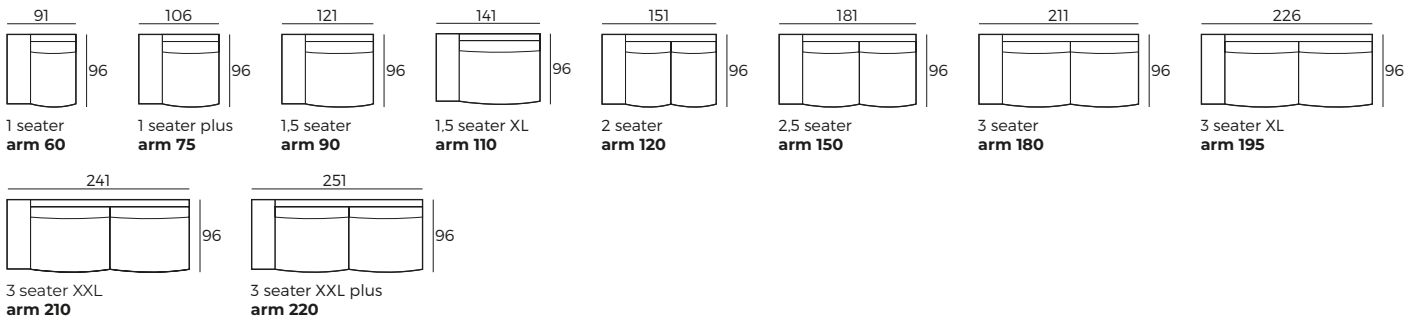

W 18 x D 96 x H 59

GUSTA

W 22 x D 96 x H 66

COMO

W 29 x D 96 x H 56

GRANDE

W 31 x D 96 x H 57

EAST

W 12 x D 96 x H 60

3. Legs

IMPORTANT:

Upholstered furniture is handmade using soft materials, therefore measurements can vary in all modules by up to **+/-2 cm**.
 Modules and combinations shown in 2D drawings are left-sided. Modules and combinations can be mirrored from left to right.
 For an additional fee, the sides of each seater module can be covered in fabric.

FIELD

Modules (Measurements with GRANDE armrest)

Scale 1:100

Modules with armrest (Measurements with GRANDE armrest)

Combinations (Measurements with GRANDE armrest)

FIELD

Combinations (Measurements with GRANDE armrest)