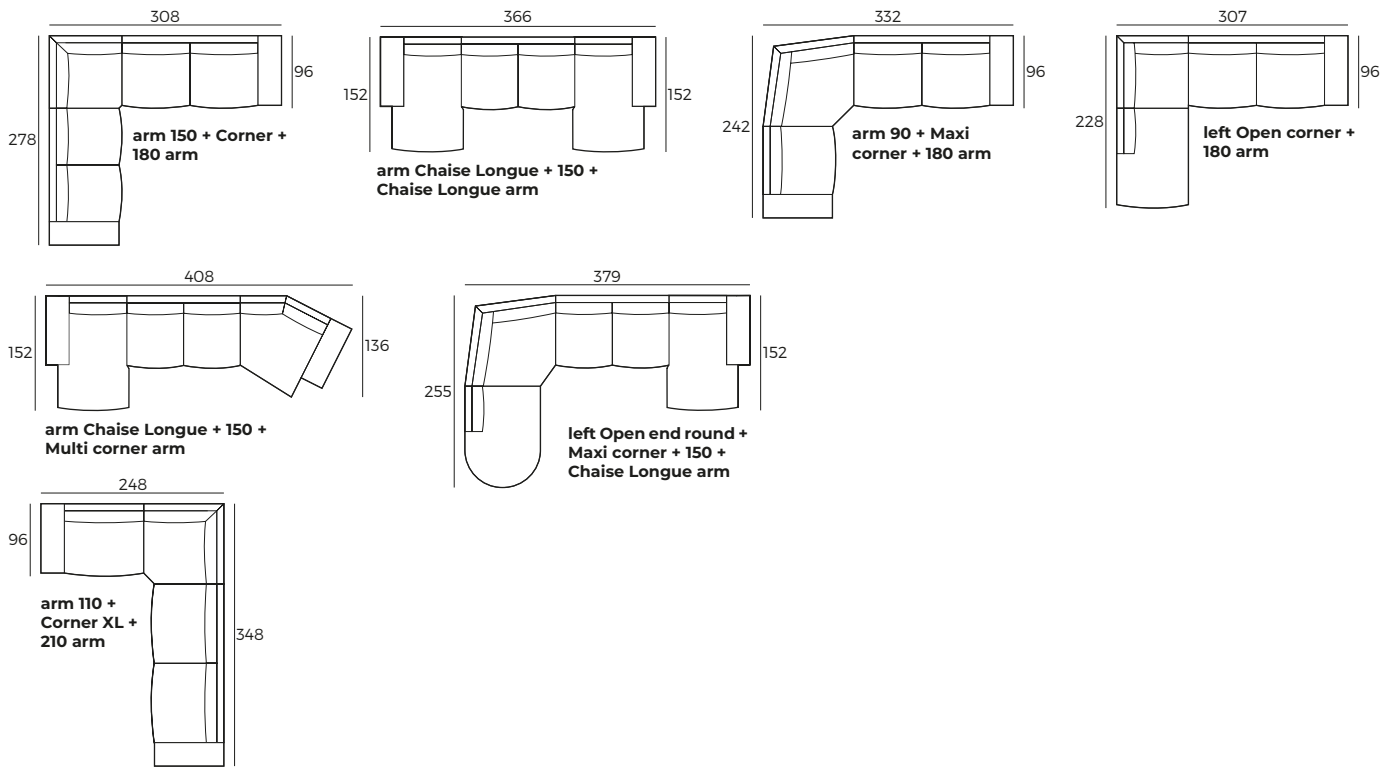

FIELD

Combinations (Measurements with GRANDE armrest)

Scale 1:100