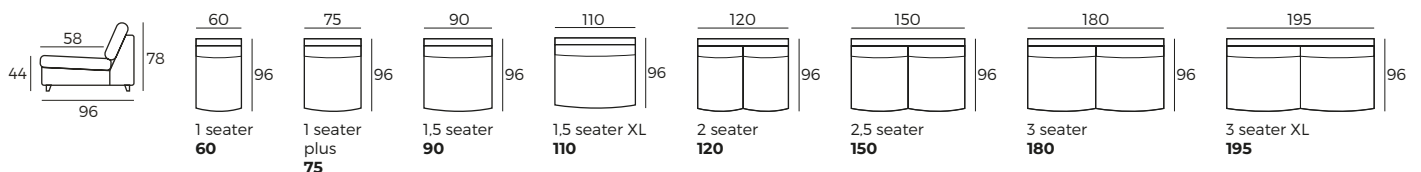

W 18 x D 96 x H 59

GUSTA

W 22 x D 96 x H 66

COMO

W 29 x D 96 x H 56

GRANDE

W 31 x D 96 x H 57

EAST

W 12 x D 96 x H 60

3. Legs

IMPORTANT:

Upholstered furniture is handmade using soft materials, therefore measurements can vary in all modules by up to **+/-2 cm**.
 Modules and combinations shown in 2D drawings are left-sided. Modules and combinations can be mirrored from left to right.
 For an additional fee, the sides of each seater module can be covered in fabric.