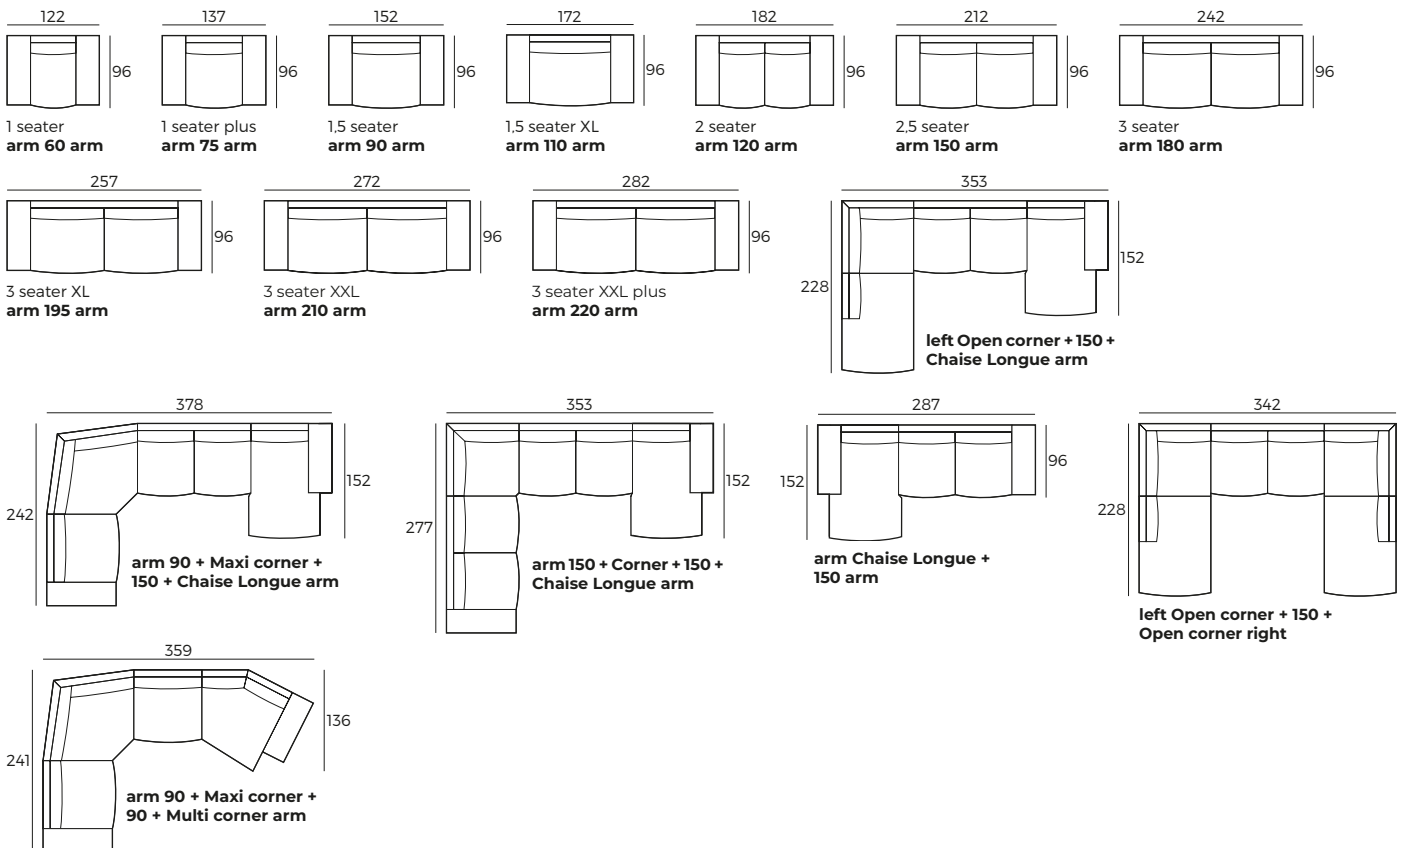

W 18 x D 96 x H 59

GUSTA

W 22 x D 96 x H 66

COMO

W 29 x D 96 x H 56

GRANDE

W 31 x D 96 x H 57

EAST

W 12 x D 96 x H 60

3. Legs

IMPORTANT:

Upholstered furniture is handmade using soft materials, therefore measurements can vary in all modules by up to **+/-2 cm**.
 Modules and combinations shown in 2D drawings are left-sided. Modules and combinations can be mirrored from left to right.
 For an additional fee, the sides of each seater module can be covered in fabric.

FIELD

Modules (Measurements with GRANDE armrest)

Scale 1:100

Modules with armrest (Measurements with GRANDE armrest)

Combinations (Measurements with GRANDE armrest)

FIELD

Combinations (Measurements with GRANDE armrest)