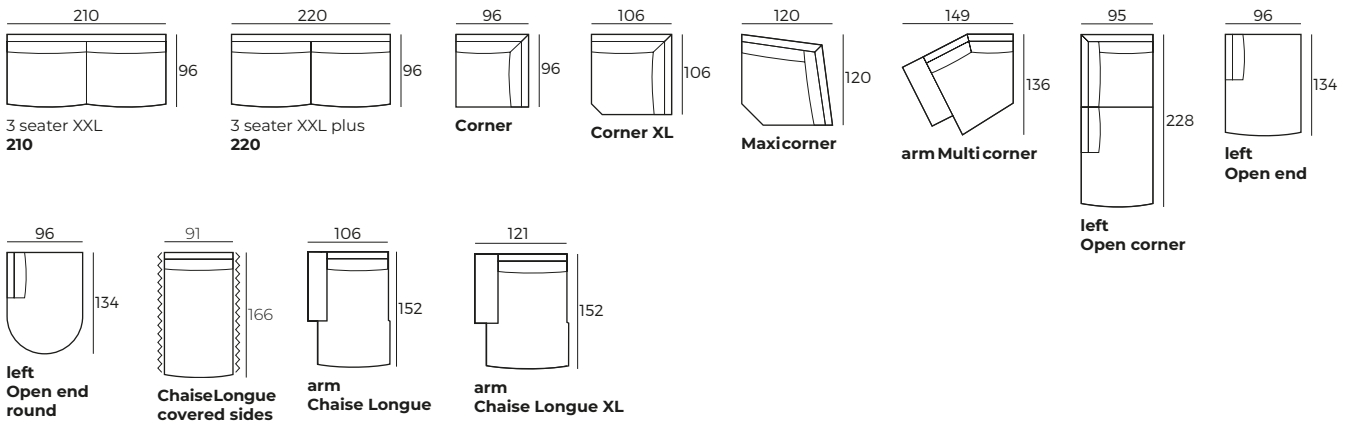

W 18 x D 96 x H 59

GUSTA

W 22 x D 96 x H 66

COMO

W 29 x D 96 x H 56

GRANDE

W 31 x D 96 x H 57

EAST

W 12 x D 96 x H 60

3. Legs

IMPORTANT:

Upholstered furniture is handmade using soft materials, therefore measurements can vary in all modules by up to **+/-2 cm**.
 Modules and combinations shown in 2D drawings are left-sided. Modules and combinations can be mirrored from left to right.
 For an additional fee, the sides of each seater module can be covered in fabric.

FIELD

Modules (Measurements with GRANDE armrest)

Scale 1:100

Modules with armrest (Measurements with GRANDE armrest)

Combinations (Measurements with GRANDE armrest)

FIELD

Combinations (Measurements with GRANDE armrest)