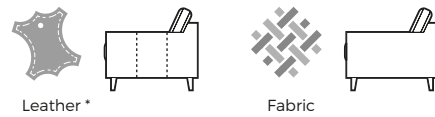

FIELD

VILMERS

FIELD

Loose cushions

Removable cover

Comfort

1. Upholstery

Leather *

Fabric

* Leather upholstery may require more stitches than fabric upholstery.

2. Armrests

OMEGA*

W 3 x D 96 x H 65

POLO

W 17 x D 96 x H 60

BENTO

W 12 x D 96 x H 60

3. Legs

IMPORTANT:

Upholstered furniture is handmade using soft materials, therefore measurements can vary in all modules by up to **+/-2 cm**.
 Modules and combinations shown in 2D drawings are left-sided. Modules and combinations can be mirrored from left to right.
 For an additional fee, the sides of each seater module can be covered in fabric.