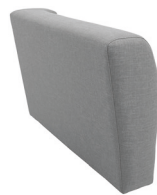

FIELD

VILMERS

FIELD

Loose cushions

Removable cover

Comfort

1. Upholstery

Leather *

Fabric

* Leather upholstery may require more stitches than fabric upholstery.

2. Armrests

OMEGA*

W 3 x D 96 x H 65

POLO

W 17 x D 96 x H 60

BENTO

W 18 x D 96 x H 59

GUSTA

W 22 x D 96 x H 66

COMO

W 29 x D 96 x H 56

GRANDE

W 31 x D 96 x H 57

EAST

W 12 x D 96 x H 60

3. Legs

IMPORTANT:

Upholstered furniture is handmade using soft materials, therefore measurements can vary in all modules by up to **+/-2 cm**.
 Modules and combinations shown in 2D drawings are left-sided. Modules and combinations can be mirrored from left to right.
 For an additional fee, the sides of each seater module can be covered in fabric.