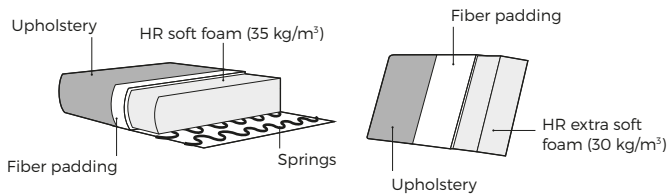

FIELD

Loose cushions

Removable cover

Comfort

1. Upholstery

Leather *

Fabric

* Leather upholstery may require more stitches than fabric upholstery.

2. Armrests

OMEGA*

W 3 x D 96 x H 65

POLO

W 17 x D 96 x H 60

BENTO

W 18 x D 96 x H 59

GUSTA

W 22 x D 96 x H 66

COMO

W 29 x D 96 x H 56

GRANDE

W 31 x D 96 x H 57

EAST

W 12 x D 96 x H 60

3. Legs

IMPORTANT:

Upholstered furniture is handmade using soft materials, therefore measurements can vary in all modules by up to **+/-2 cm**.
Modules and combinations shown in 2D drawings are left-sided. Modules and combinations can be mirrored from left to right.
For an additional fee, the sides of each seater module can be covered in fabric.