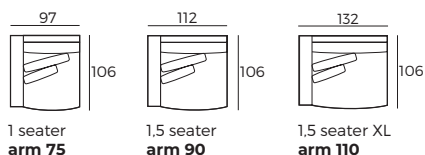

3. Multicolour option

IMPORTANT:

Upholstered furniture is handmade using soft materials, therefore measurements can vary in all modules by up to **+/-2cm**.
Modules and combinations shown in 2D drawings are left-sided. Modules and combinations can be mirrored from left to right.

Modules

Scale 1:100

Modules with armrest

Scale 1:100

Combinations

Scale 1:100

FLORA

Combinations

Scale 1:100

3 seater XXL
arm 90 + 90 + 90 arm

arm 75 + 75 +
Chaise Longue arm