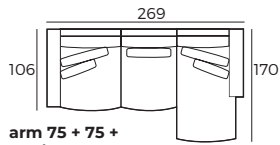

3. Multicolour option

IMPORTANT:

Upholstered furniture is handmade using soft materials, therefore measurements can vary in all modules by up to **+/-2cm**.
Modules and combinations shown in 2D drawings are left-sided. Modules and combinations can be mirrored from left to right.

Modules

Scale 1:100

Modules with armrest

Scale 1:100

Combinations

Scale 1:100

FLORA

Combinations

Scale 1:100

3 seater XXL
arm 90 + 90 + 90 arm

arm 75 + 75 +
Chaise Longue arm