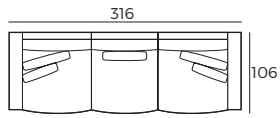

3. Multicolour option

IMPORTANT:

Upholstered furniture is handmade using soft materials, therefore measurements can vary in all modules by up to **+/-2cm**.
Modules and combinations shown in 2D drawings are left-sided. Modules and combinations can be mirrored from left to right.

Modules

Scale 1:100

Modules with armrest

Scale 1:100

Combinations

Scale 1:100

FLORA

Combinations

Scale 1:100

3 seater XXL
arm 90 + 90 + 90 arm

arm 75 + 75 +
Chaise Longue arm