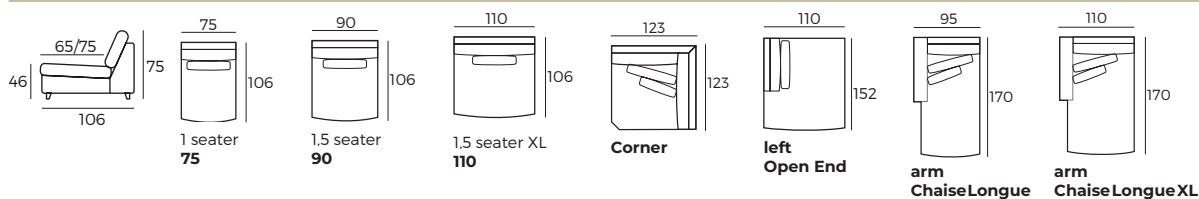

3. Multicolour option

IMPORTANT:

Upholstered furniture is handmade using soft materials, therefore measurements can vary in all modules by up to **+/-2cm**.
Modules and combinations shown in 2D drawings are left-sided. Modules and combinations can be mirrored from left to right.

Modules

Scale 1:100

Modules with armrest

Scale 1:100

Combinations

Scale 1:100

FLORA

Combinations

Scale 1:100

3 seater XXL
arm 90 + 90 + 90 arm

arm 75 + 75 +
Chaise Longue arm