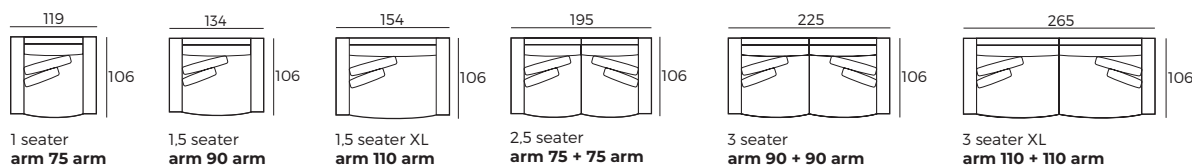

3. Multicolour option

IMPORTANT:

Upholstered furniture is handmade using soft materials, therefore measurements can vary in all modules by up to **+/-2cm**.
Modules and combinations shown in 2D drawings are left-sided. Modules and combinations can be mirrored from left to right.

Modules

Scale 1:100

Modules with armrest

Scale 1:100

Combinations

Scale 1:100

FLORA

Combinations

Scale 1:100

3 seater XXL
arm 90 + 90 + 90 arm

arm 75 + 75 +
Chaise Longue arm