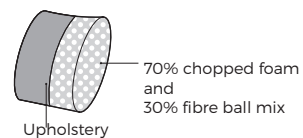

FLORA

VILMERS

FLORA

Comfort

DECO CUSHION

1. Upholstery

Fabric

2. Legs

3. Multicolour option

IMPORTANT:

Upholstered furniture is handmade using soft materials, therefore measurements can vary in all modules by up to **+/-2cm**.
Modules and combinations shown in 2D drawings are left-sided. Modules and combinations can be mirrored from left to right.