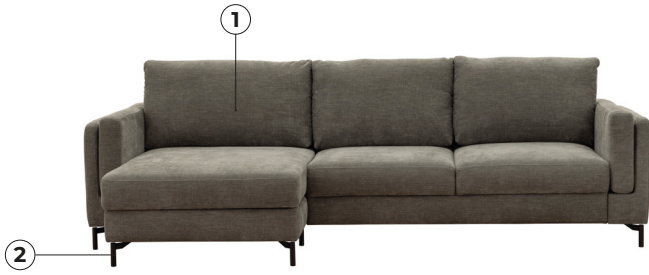

HAZEL

VILMERS

HAZEL

Pocket springs

Sleep

Feathers

Storage

Loose back cushions

Comfort

1. Upholstery

Fabric

2. Legs

12 cm

Black metal
474 with DUO armrest

Black metal
516 with STYLE armrest

3. Armrests

DUO
W 22 x D 95 x H 58

STYLE
W 8 x D 95 x H 60

IMPORTANT:

Upholstered furniture is handmade using soft materials, therefore measurements can vary in all modules by up to **+/- 2 cm**.
Modules and combinations shown in 2D drawings are left-sided. Modules and combinations can be mirrored from left to right.
For an additional fee, the sides of each seater module can be covered in fabric.