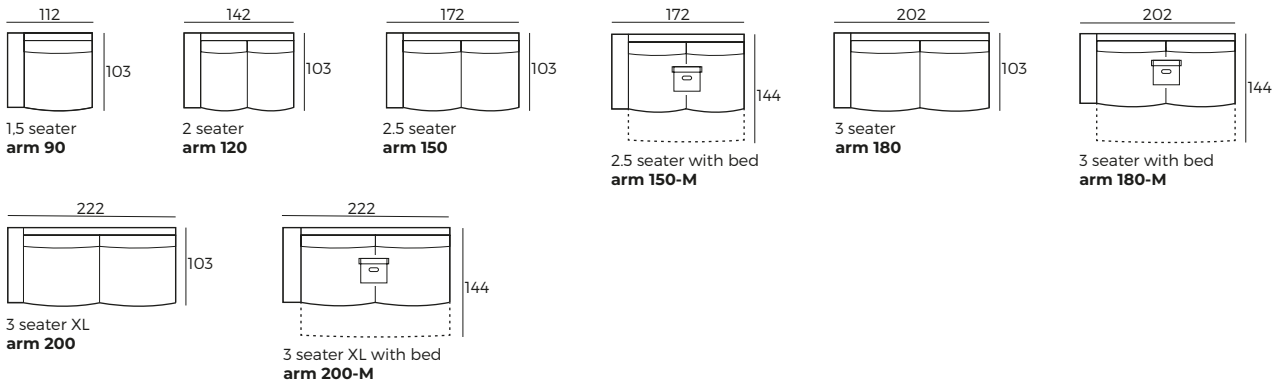

DUO
W 22 x D 95 x H 58

STYLE
W 8 x D 95 x H 60

IMPORTANT:

Upholstered furniture is handmade using soft materials, therefore measurements can vary in all modules by up to **+/- 2 cm**.
Modules and combinations shown in 2D drawings are left-sided. Modules and combinations can be mirrored from left to right.
For an additional fee, the sides of each seater module can be covered in fabric.

Modules (Measurements with DUO armrest)

Scale 1:100

HAZEL

Modules with armrest (Measurements with DUO armrest)

Scale 1:100

Combinations (Measurements with DUO armrest)

Accessories