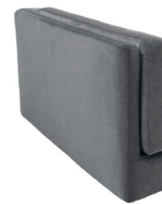

Comfort

1. Upholstery

Fabric

2. Legs

12 cm

Black metal
474 with DUO armrest

Black metal
516 with STYLE armrest

3. Armrests

DUO
W 22 x D 95 x H 58

STYLE
W 8 x D 95 x H 60

IMPORTANT:

Upholstered furniture is handmade using soft materials, therefore measurements can vary in all modules by up to **+/- 2 cm**.
Modules and combinations shown in 2D drawings are left-sided. Modules and combinations can be mirrored from left to right.
For an additional fee, the sides of each seater module can be covered in fabric.