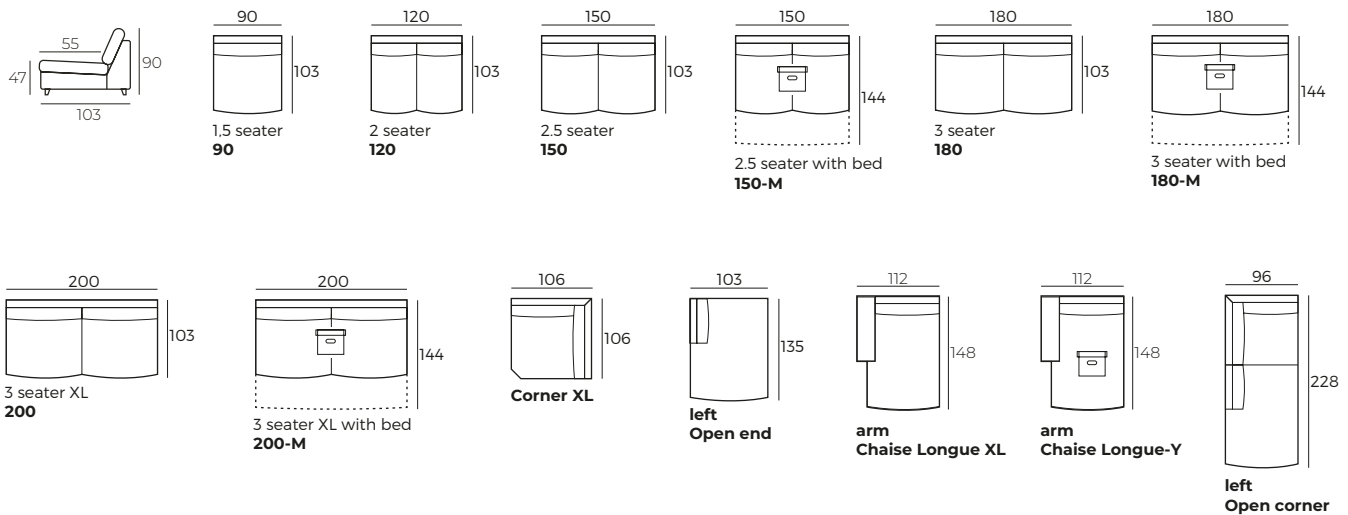

DUO
W 22 x D 95 x H 58

STYLE
W 8 x D 95 x H 60

IMPORTANT:

Upholstered furniture is handmade using soft materials, therefore measurements can vary in all modules by up to **+/- 2 cm**.
Modules and combinations shown in 2D drawings are left-sided. Modules and combinations can be mirrored from left to right.
For an additional fee, the sides of each seater module can be covered in fabric.

Modules (Measurements with DUO armrest)

Scale 1:100

HAZEL

Modules with armrest (Measurements with DUO armrest)

Scale 1:100

Combinations (Measurements with DUO armrest)

Accessories