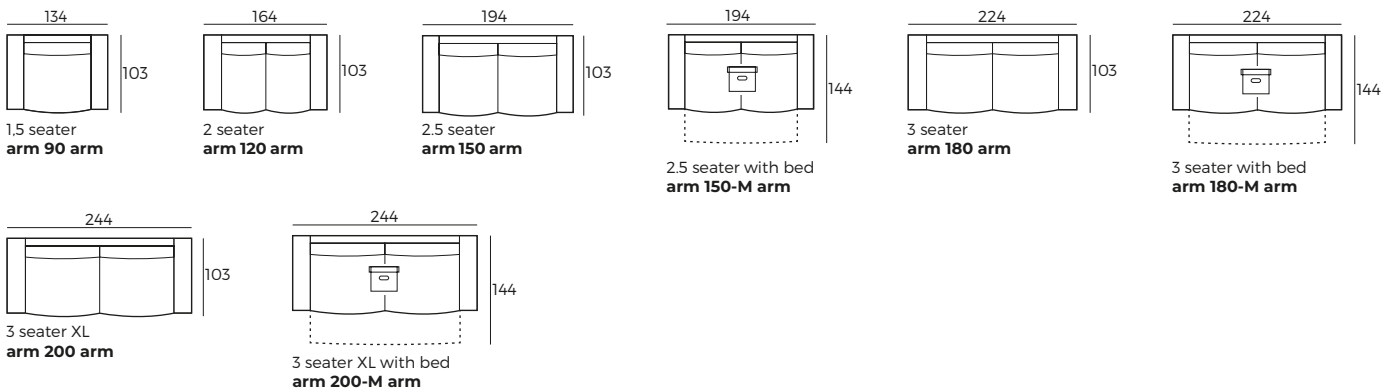

DUO
W 22 x D 95 x H 58

STYLE
W 8 x D 95 x H 60

IMPORTANT:

Upholstered furniture is handmade using soft materials, therefore measurements can vary in all modules by up to **+/- 2 cm**.
Modules and combinations shown in 2D drawings are left-sided. Modules and combinations can be mirrored from left to right.
For an additional fee, the sides of each seater module can be covered in fabric.

Modules (Measurements with DUO armrest)

Scale 1:100

HAZEL

Modules with armrest (Measurements with DUO armrest)

Scale 1:100

Combinations (Measurements with DUO armrest)

Accessories