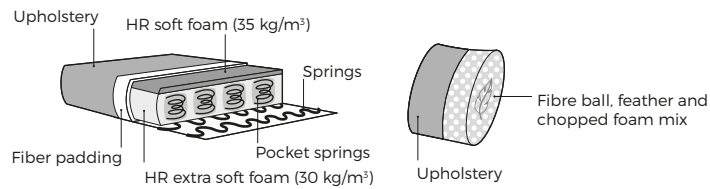

Comfort

1. Upholstery

Fabric

2. Legs

12 cm

Black metal
474 with DUO armrest

Black metal
516 with STYLE armrest

3. Armrests

DUO
W 22 x D 95 x H 58

STYLE
W 8 x D 95 x H 60

IMPORTANT:

Upholstered furniture is handmade using soft materials, therefore measurements can vary in all modules by up to **+/- 2 cm**.
Modules and combinations shown in 2D drawings are left-sided. Modules and combinations can be mirrored from left to right.
For an additional fee, the sides of each seater module can be covered in fabric.