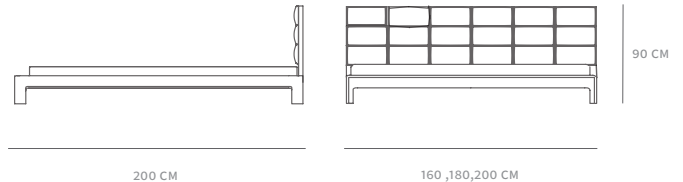

DESCRIPTION

The Invito bed is a sophisticated and timeless piece of furniture, designed to offer both comfort and style. With its minimalist aesthetic, it features a sturdy frame crafted from high-quality wood. The clean lines and elegant proportions create a calming, modern atmosphere in any bedroom. Thoughtful details, like subtly rounded edges and a low profile, ensure that the Invito bed becomes a beautiful focal point in any space. It offers the perfect balance between form and function, providing a restful and luxurious sleep experience.

PRODUCTION PROCESS

Production begins with the careful selection of premium, sustainably sourced wood. The wood is precisely cut and shaped using advanced machinery to ensure accuracy and clean lines. Skilled artisans then assemble the bed frame using traditional joinery techniques, ensuring strength and stability. Once the frame is complete, the wood is hand-sanded to smooth perfection, and natural oils or finishes are applied to highlight the wood's texture and provide protection. The bed's structure is tested for durability before being assembled with the headboard and slats. Finally, the bed is carefully packaged, ensuring it arrives in perfect condition, ready to enhance any bedroom with its understated elegance and comfort.

PRODUCT TYPE

Bed

USAGE

Indoor

DISMANTLING OPTION

Yes

GLIDERS

Felt pads

STOCK ITEMS

No

COUNTRY OF ORIGIN

BiH

NOTE

Latoflex and mattress are not included in the price.
The listed weights are approximate; the weight of each piece depends on its dimensions and the type of wood.

DIMENSIONS

Height: 90 cm/ 35.43 in

Width: 160,180,200 cm/62.99,70.86,78.74 in

Depth: 200 cm/78.74 in

Height without mattress: 35 cm/13.77 in

Height with the headboard: 90 cm/ 35.43 in

PACKAGING

Stretch wrap + five-layer cardboard box. 1 piece

PACKAGING DIMENSIONS

It arrives dismantled, packed in multiple packages. Packaging dimensions for specific bed sizes available on request.

WEIGHT

Weight: 90 - 120 kg

Packaging: 5 - 8 kg

MATERIALS

Oak, American and European walnut, elm, cherry, maple, ash

CONSTRUCTION

Solid wood

WOOD FINISHES

Available in a variety of natural oil and soap finishes. Discover more information artisan.ba/materials.

CLEANING INSTRUCTIONS

Please download our material care & cleaning instructions through artisan.ba/materials.