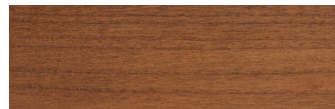

CHERRY
AR4 Dark oil