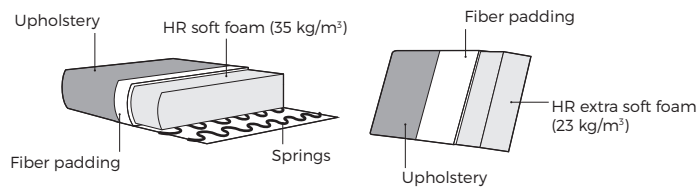

NOA

VILMERS

NOA

Comfort

1. Upholstery

2. Armrests

SLIM
W12 x D83 x H50

POLO
W14 x D83 x H56

3. Legs

Chaise Longue footstool assembly

IMPORTANT:

Upholstered furniture is handmade using soft materials, therefore measurements can vary in all modules by up to **+/-2 cm**.
Modules and combinations shown in 2D drawings are left-sided. Modules and combinations can be mirrored from left to right.

Combinations (Measurements with SLIM armrest)

Scale 1:100

NOA

Combinations (Measurements with SLIM armrest)

Scale 1:100

Accessories