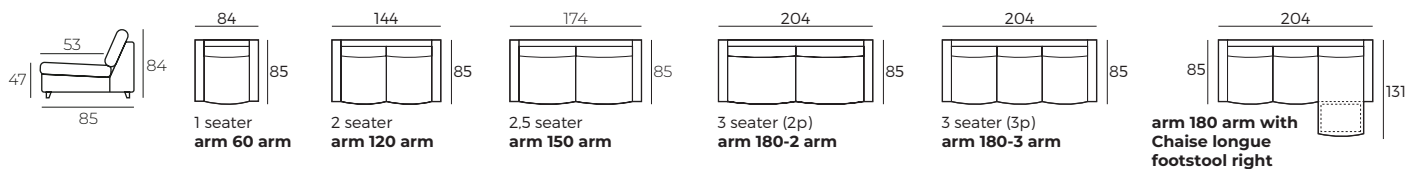

NOA

VILMERS

NOA

Comfort

1. Upholstery

2. Armrests

SLIM
W12 x D83 x H50

POLO
W14 x D83 x H56

3. Legs

Chaise Longue footstool assembly

IMPORTANT:

Upholstered furniture is handmade using soft materials, therefore measurements can vary in all modules by up to **+/-2 cm**.
Modules and combinations shown in 2D drawings are left-sided. Modules and combinations can be mirrored from left to right.

Combinations (Measurements with SLIM armrest)

Scale 1:100

NOA

Combinations (Measurements with SLIM armrest)

Scale 1:100

Accessories