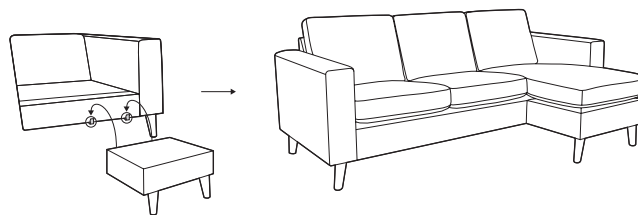

NOA

VILMERS

NOA

Comfort

1. Upholstery

2. Armrests

SLIM
W12 x D83 x H50

POLO
W14 x D83 x H56

3. Legs

Chaise Longue footstool assembly

IMPORTANT:

Upholstered furniture is handmade using soft materials, therefore measurements can vary in all modules by up to **+/-2 cm**.
Modules and combinations shown in 2D drawings are left-sided. Modules and combinations can be mirrored from left to right.

Combinations (Measurements with SLIM armrest)

Scale 1:100

NOA

Combinations (Measurements with SLIM armrest)

Scale 1:100

Accessories