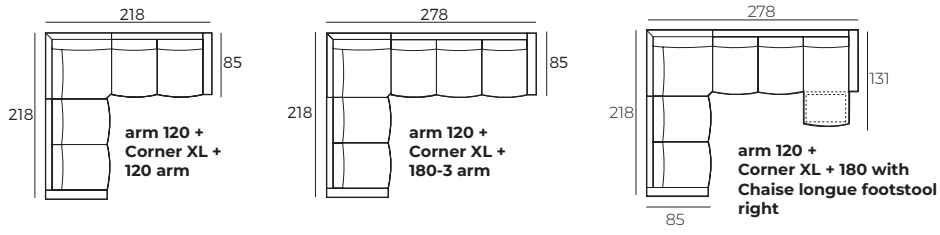

3. Legs

Chaise Longue footstool assembly

IMPORTANT:

Upholstered furniture is handmade using soft materials, therefore measurements can vary in all modules by up to **+/-2 cm**.
Modules and combinations shown in 2D drawings are left-sided. Modules and combinations can be mirrored from left to right.

Combinations (Measurements with SLIM armrest)

Scale 1:100

NOA

Combinations (Measurements with SLIM armrest)

Scale 1:100

Accessories