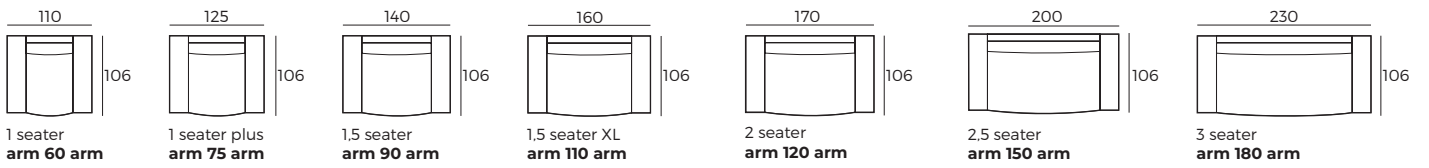

Combinations