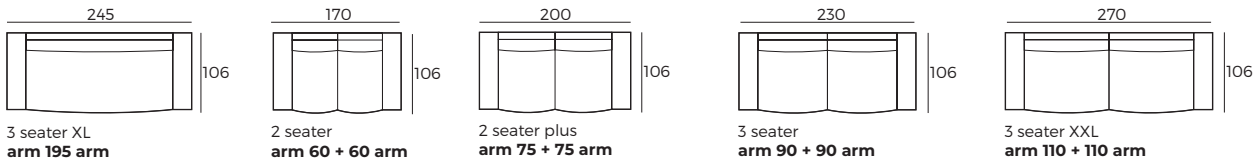

Combinations