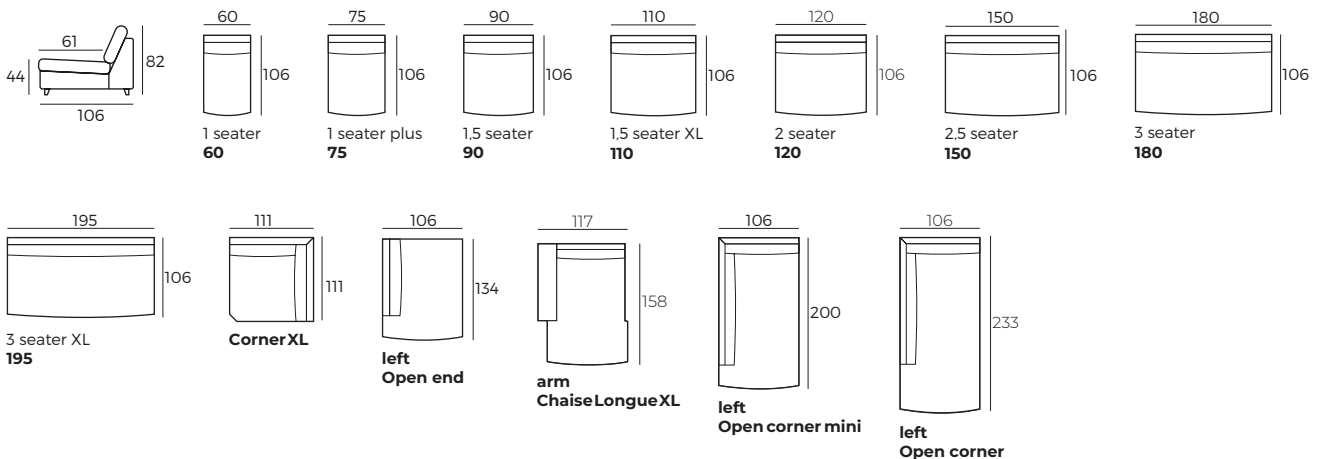

3. Armrests

PIT
W 25 x D 94 x H 61

ROCK
W 25 x D 94 x H 61

IMPORTANT:

Upholstered furniture is handmade using soft materials, therefore measurements can vary in all modules by up to **+/-2 cm**.

Modules and combinations shown in 2D drawings are left-sided. Modules and combinations can be mirrored from left to right.

Each module of this product has different width of vertical seam splitting gaps, so you can get an uneven visual appearance when connecting different modules.

Modules

Scale 1:100

REST ASSURED
vilmers.com