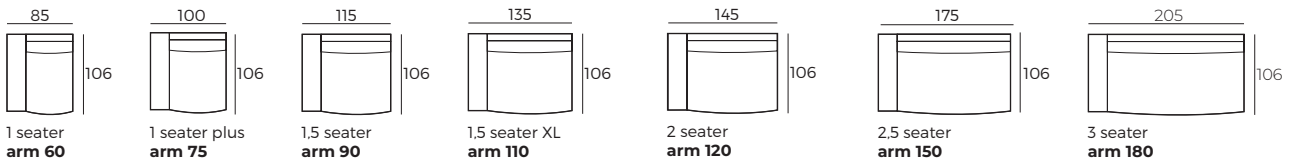

ROCK

Modules with armrest

Scale 1:100