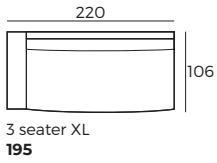

ROCK

Modules with armrest

Scale 1:100