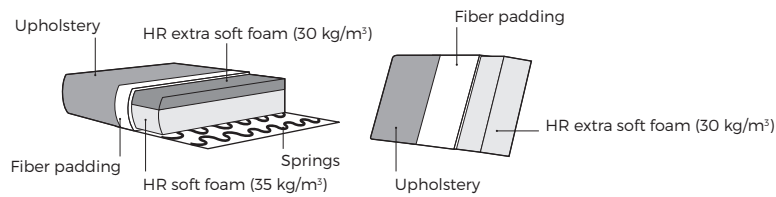

ROCK

VILMERS

ROCK

Loose fit

Covered sides

Fix cushions

Comfort

1. Upholstery

3. Armrests

PIT
W 25 x D 94 x H 61

ROCK
W 25 x D 94 x H 61

IMPORTANT:

Upholstered furniture is handmade using soft materials, therefore measurements can vary in all modules by up to **+/-2 cm**.

Modules and combinations shown in 2D drawings are left-sided. Modules and combinations can be mirrored from left to right.

Each module of this product has different width of vertical seam splitting gaps, so you can get an uneven visual appearance when connecting different modules.

Modules

Scale 1:100

REST ASSURED
vilmers.com