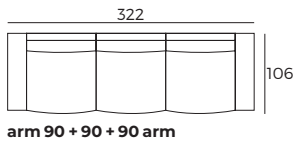

Combinations