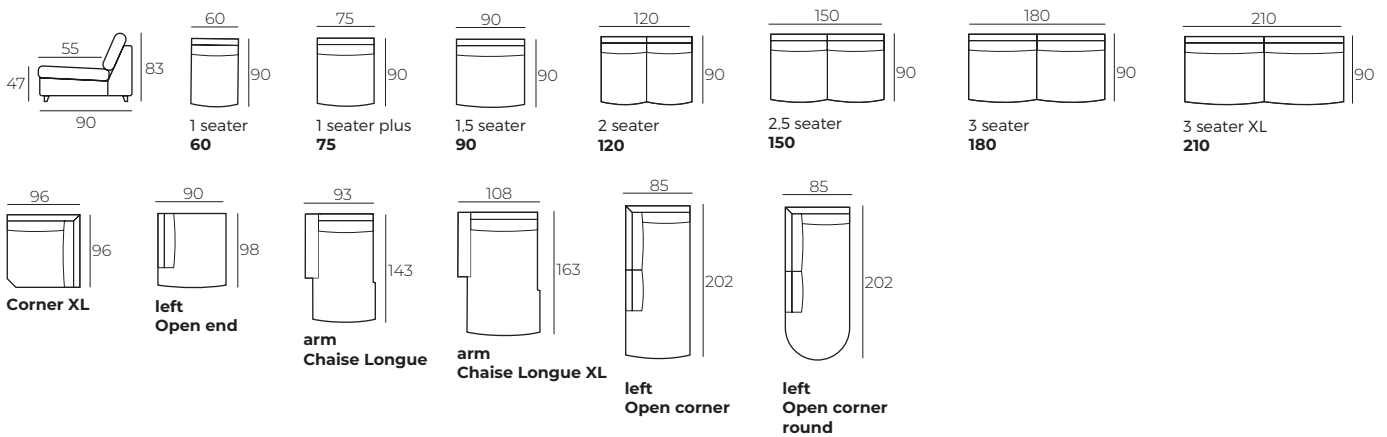

15 cm

203
Black
metal

IMPORTANT:

Upholstered furniture is handmade using soft materials, therefore measurements can vary in all modules by up to **+/-2 cm**.
Modules and combinations shown in 2D drawings are left-sided. Modules and combinations can be mirrored from left to right.

Modules

Scale 1:100

ROLL

Modules with armrest

Scale 1:100

Combinations

Accessories