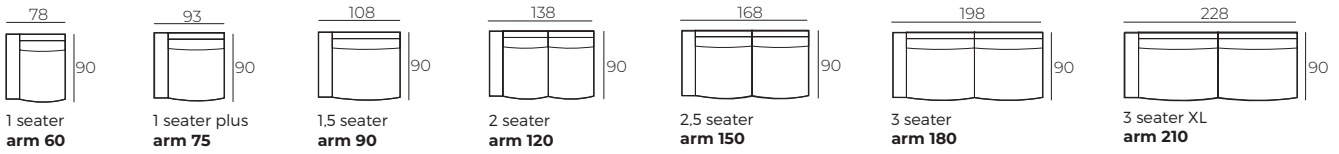

15 cm

203
Black
metal

IMPORTANT:

Upholstered furniture is handmade using soft materials, therefore measurements can vary in all modules by up to **+/-2 cm**.
Modules and combinations shown in 2D drawings are left-sided. Modules and combinations can be mirrored from left to right.

Modules

Scale 1:100

ROLL

Modules with armrest

Scale 1:100

Combinations

Accessories