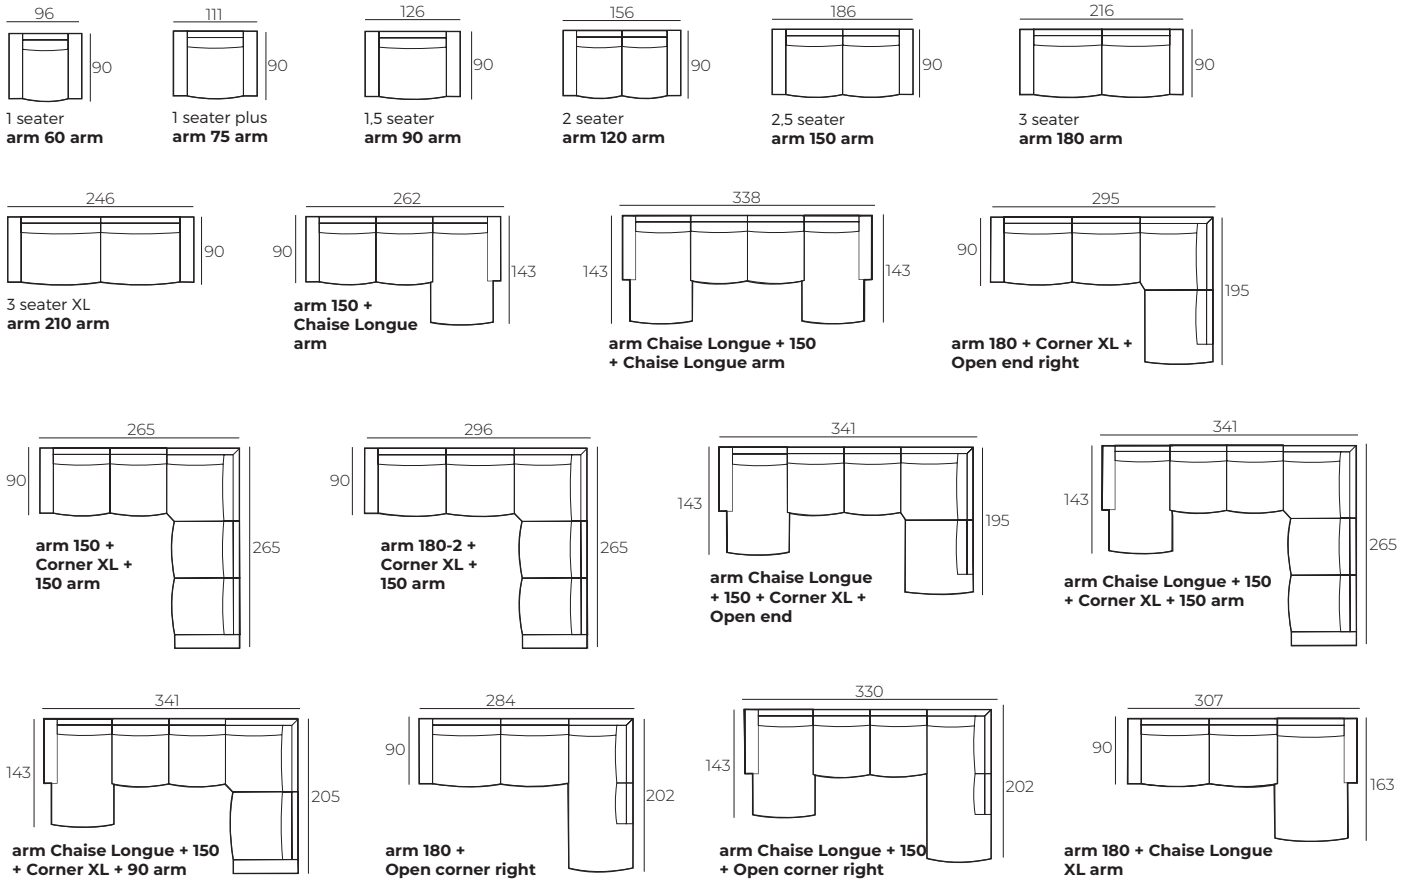

15 cm

203
Black
metal

IMPORTANT:

Upholstered furniture is handmade using soft materials, therefore measurements can vary in all modules by up to **+/-2 cm**.
Modules and combinations shown in 2D drawings are left-sided. Modules and combinations can be mirrored from left to right.

Modules

Scale 1:100

ROLL

Modules with armrest

Scale 1:100

Combinations

Accessories