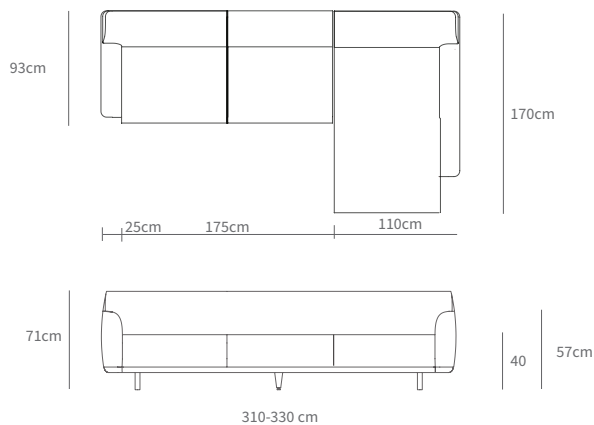

DESCRIPTION

The Tara sofa pairs classic proportions with exceptional comfort and craftsmanship. Its solid wood frame supports a generous upholstered seat, available in two, three, or four-seater configurations, with the option to extend into a sleeper. The warmth of wood meets a soft, refined form suited to both contemporary and timeless interiors. Explore its versatility further with a choice of seven solid wood types and upholstery options in leather or fabric, allowing you to curate the perfect seating solution for your space.

PRODUCTION PROCESS

Artisan specializes in the handcrafted creation of high-quality wooden furniture, with a strong emphasis on traditional craftsmanship. The wooden surfaces of the Tara Sofa are treated with natural oils to enhance the organic beauty of the grain. The seat and back cushions are upholstered with premium fabrics or leather, providing both comfort and style. The upholstery is carefully chosen for its texture, durability, and aesthetic compatibility with the wooden frame. Attention is given to the precision of stitching and cushioning to ensure a soft yet supportive seating experience. The final result is a beautifully crafted piece, where the balance of wood and fabric creates a timeless design.

PRODUCT TYPE

Sofa

USAGE

Indoor

DISMANTLING OPTION

Yes

GLIDERS

Felt pads

STOCK ITEMS

No

COUNTRY OF ORIGIN

BiH

NOTE

Chaise lounge can be left or right. The listed weights are approximate; the weight of each piece depends on its dimensions and the type of wood.

DIMENSIONS

Height: 71cm/ 27.95 in
Width: 310, 330 cm/ 122.04, 129.92 in
Depth: 93 cm/ 36.61 in
Seat height: 40 cm/ 15.75 in
Seat depth: 61 cm/ 15.75 in
Seat size: 330(195x61-138x85) / 129.92
(76.77x24.01-54.33x33.46) in
Armrest: 25 cm / 9.84 in

PACKAGING

Stretch wrap + five-layer cardboard box.
1 piece

PACKAGING DIMENSIONS

Height: 76 cm/ 29.92 in
Width: 225-335 cm/ 88.58-131.89 in
Depth: 98 cm/ 35.58 in

WEIGHT

Weight: 100-120 kg
Packaging: 3 kg

MATERIALS

Oak, American and European walnut, elm, cherry, maple, ash

WOOD FINISHES

Available in a variety of natural oil and soap finishes. Discover more information artisan.ba/materials

UPHOLSTERY

Available in a variety of leathers and fabrics. More information at artisan.ba/materials

CLEANING INSTRUCTIONS

Please download our material care & cleaning instructions through artisan.ba/materials