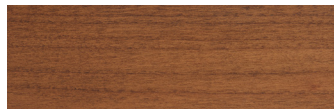

MAPLE
A01 Natural soap

MAPLE
A04 White pigmented oil

ASH
A04 White pigmented oil

AVAILABLE MATERIAL OPTIONS: COLORED WOOD, FABRIC AND LEATHER.

For more material options please check artisan.ba/materials