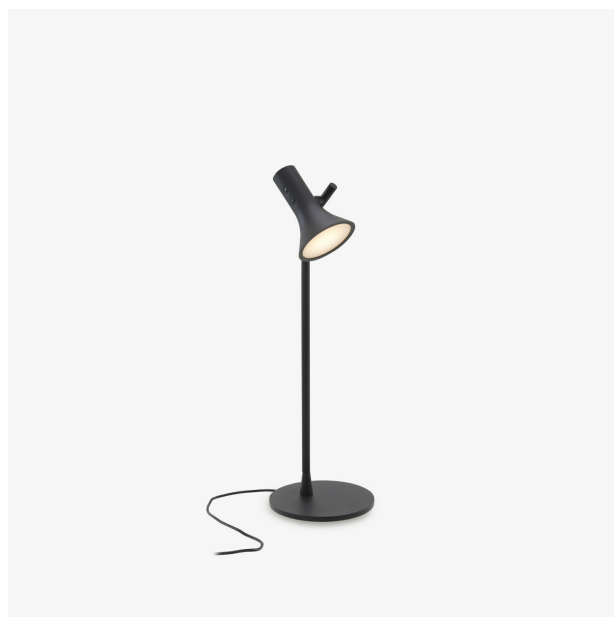

## Designer

Itamar Burstein

#### Dimensions

Height 510 mm  
Diameter 160 mm  
Weight 2.7 kg

#### Dimensions

Height 1,610 mm  
Diameter 200 mm  
Weight 4.1 kg

#### Dimensions

Height 150 mm  
Width 150 mm  
Depth 174 mm  
Weight 1 kg