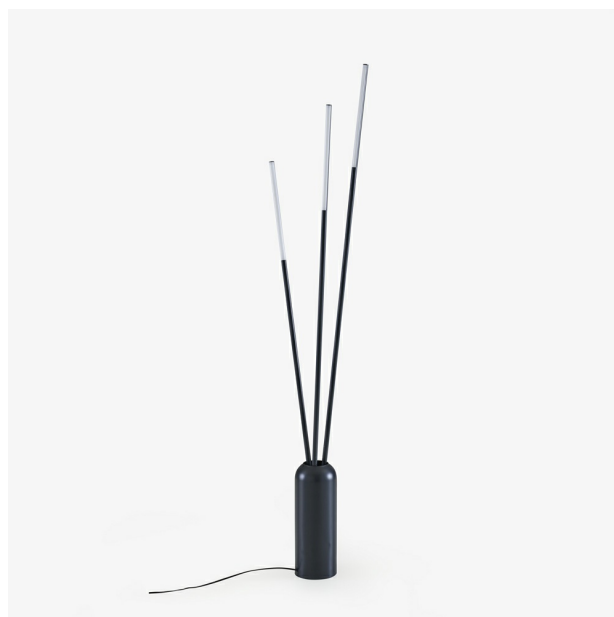

BAMBU

Designer

Alice Rosignoli

PRODUCTS

FLOOR STANDARD LAMP

Dimensions

Height 1,780 mm

Diameter 200 mm

Weight 4.2 kg

Technical characteristics

More information on
www.ligne-roset.com

ligne roset®
depuis 1860

© Ligne Roset 2026