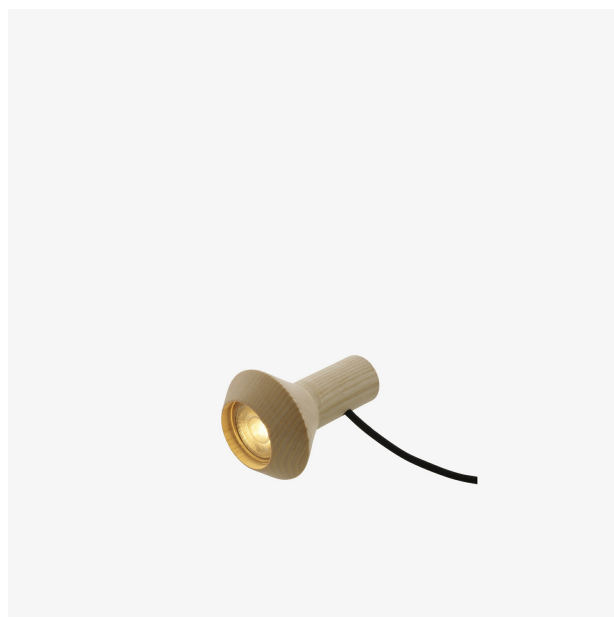

CLAMPY

Designer

e27, Tim Brauns

PRODUCTS

PORTABLE LIGHT NATURAL ASH

Dimensions

Width 125 mm

Diameter 88 mm

Weight 0.6 kg

Technical characteristics