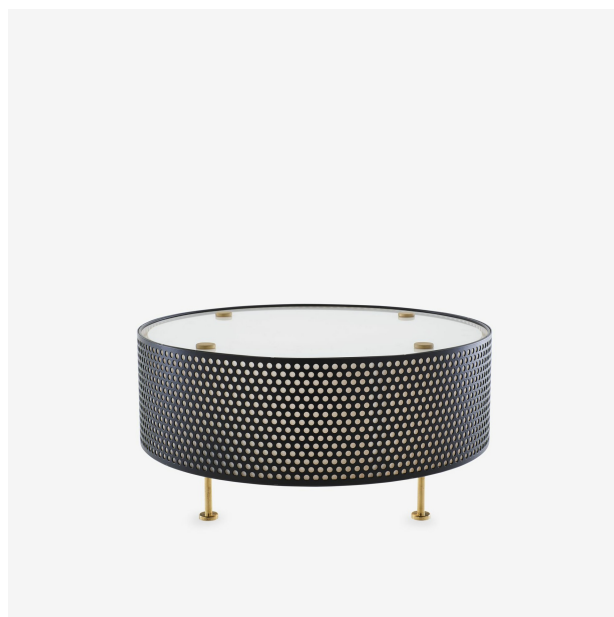

G50

Designer

Pierre Guariche

PRODUCTS

TABLE LAMP

Dimensions

Height 170 mm

Diameter 350 mm

Weight 2.4 kg

Technical characteristics