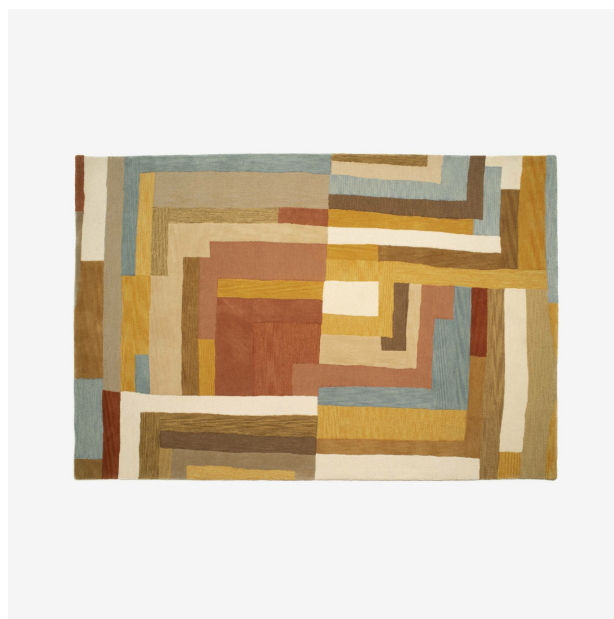

LABYRINTHE

PRODUCTS

RUG

Dimensions

Width 2,000 mm

Length 3,000 mm

Weight 28.5 kg

Technical characteristics