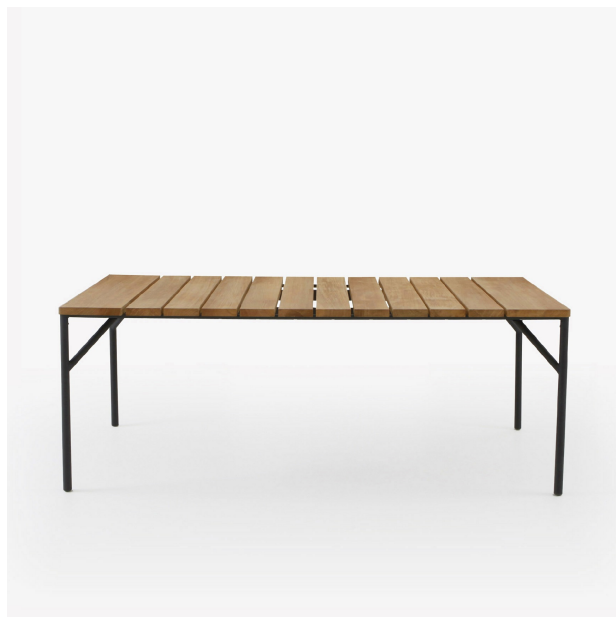

LAPEL

Designer

Busetti Garuti Redaelli

PRODUCTS

DINING TABLE

Dimensions

Height 750 mm
Width 2,000 mm
Depth 900 mm
Weight 48 kg

Technical characteristics