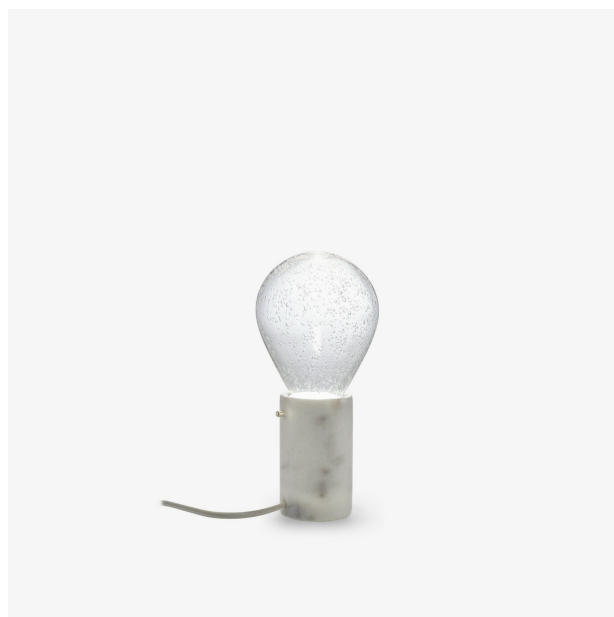

MAYFLY

Designer

Patrick Zulauf

PRODUCTS

TABLE LAMP

Dimensions

Height 250 mm

Diameter 120 mm

Weight 1.27 kg

Technical characteristics