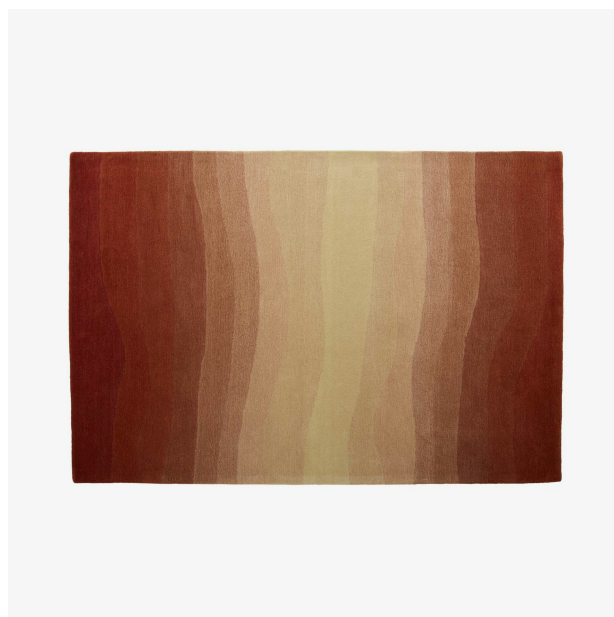

MIRAGE

Designer

Hélène Poiraud

PRODUCTS

RUG

Dimensions

Width 2,000 mm

Length 3,000 mm