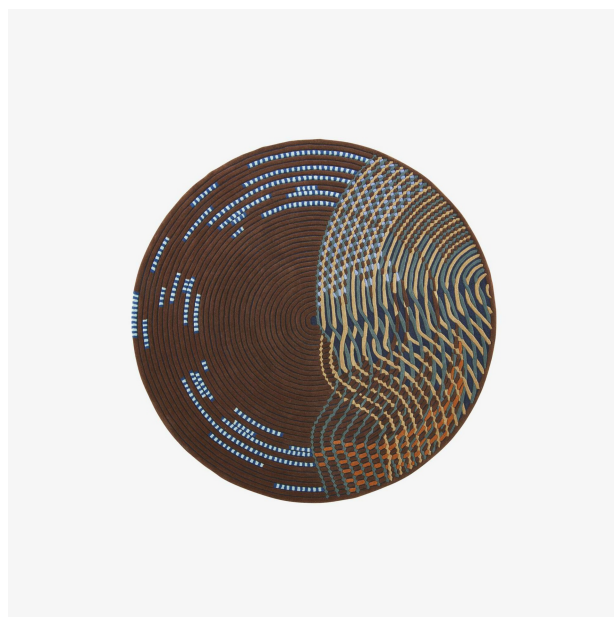

NOCTAMBULE

Designer

Constance Frapolli

PRODUCTS

RUG

Dimensions

Diameter 2,500 mm

Weight 25.8 kg