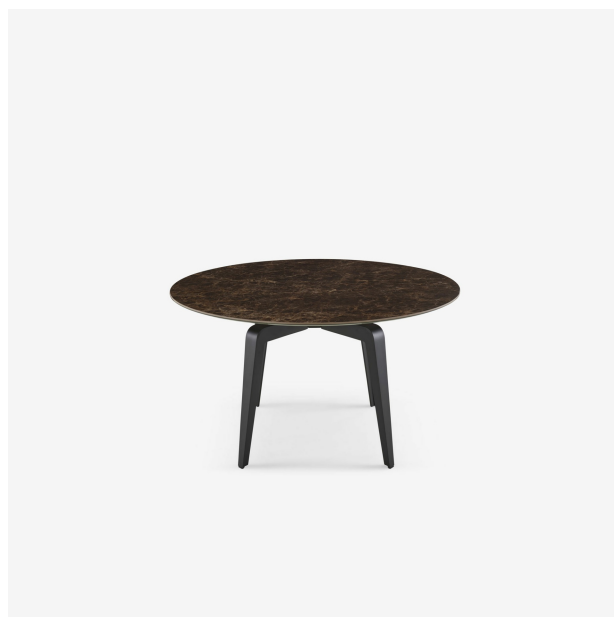

ODESSA

Designer

Mauro Lipparini

PRODUCTS

ROUND DINING TABLE BLACK LACQUERED BASE

Dimensions

Height 740 mm
Diameter 1,300 mm
Weight 105 kg

ROUND DINING TABLE BLACK LACQUERED BASE

Dimensions

Height 740 mm
Diameter 1,300 mm
Weight 105 kg

ROUND DINING TABLE BLACK LACQUERED BASE

Dimensions

Height 740 mm
Diameter 1,300 mm
Weight 105 kg

ROUND DINING TABLE WHITE LACQUERED BASE

Dimensions

Height 740 mm
Diameter 1,300 mm
Weight 105 kg

OVAL DINING TABLE BLACK LACQUERED BASE

Dimensions

Height 740 mm
Width 2,400 mm
Depth 1,300 mm
Weight 171 kg

OVAL DINING TABLE BLACK LACQUERED BASE

Dimensions

Height 740 mm
Width 2,400 mm
Depth 1,300 mm
Weight 171 kg

OVAL DINING TABLE BLACK LACQUERED BASE

Dimensions

Height 740 mm
Width 2,400 mm
Depth 1,300 mm
Weight 171 kg

OVAL DINING TABLE WHITE LACQUERED BASE

Dimensions

Height 740 mm
Width 2,400 mm
Depth 1,300 mm
Weight 171 kg