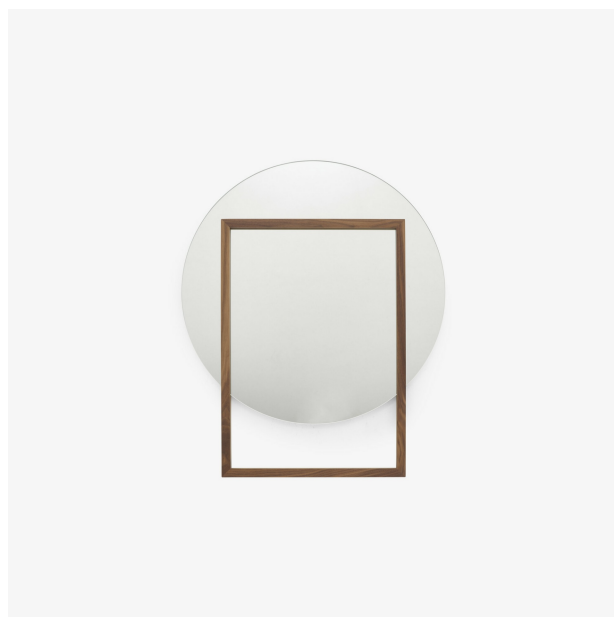

REUNION

Designer

Busetti Garuti Redaelli

PRODUCTS

MIRROR

Dimensions

Height 900 mm

Width 750 mm

Thickness 30 mm

Weight 8 kg

Technical characteristics

More information on
www.ligne-roset.com

ligne roset®
depuis 1860

© Ligne Roset 2026