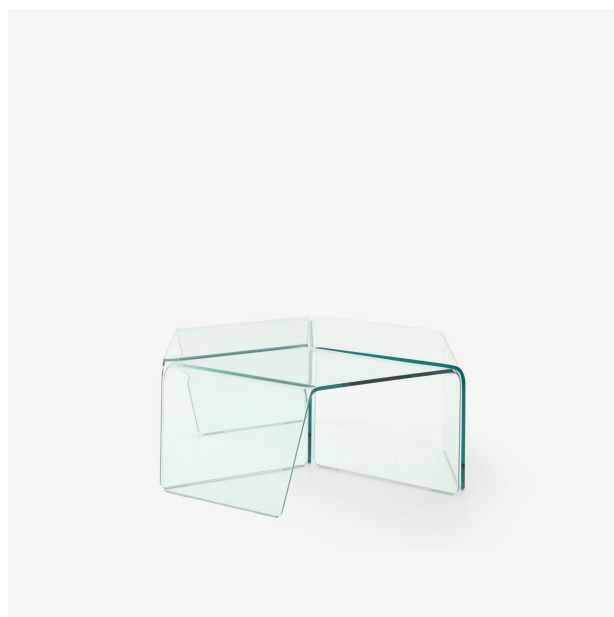

ROSIS

Designer

Claudio Dondoli & Marco Pocci

PRODUCTS

SET OF 3 OCCASIONAL TABLES

Dimensions

Height 310 mm

Width 405 mm

Length 640 mm

Weight 37 kg

Technical characteristics

More information on
www.ligne-roset.com

ligne roset®
depuis 1860

© Ligne Roset 2026