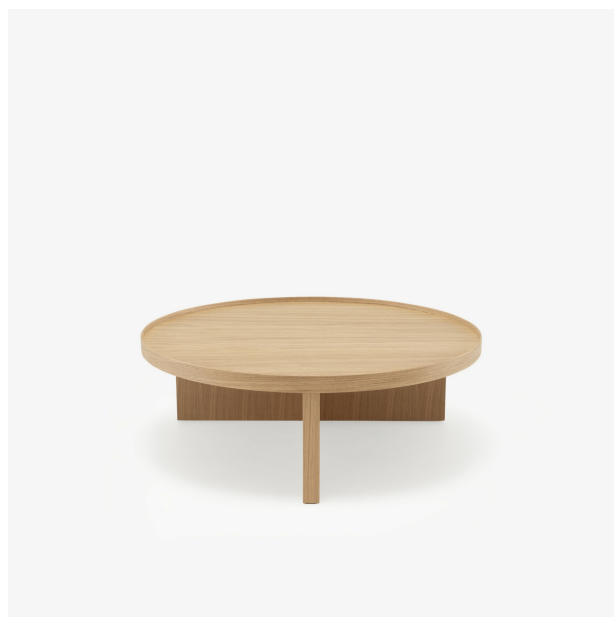

RUMAKI

Designer

Eric Jourdan

PRODUCTS

LOW TABLE WHITENED OAK

Dimensions

Height 310 mm
Diameter 877 mm
Weight 25.15 kg

LOW TABLE BLACK STAINED ASH

Dimensions

Height 310 mm
Diameter 877 mm
Weight 25.15 kg

Technical characteristics